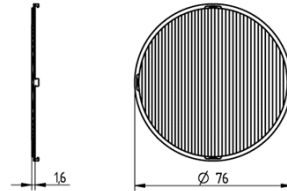

Diffusor plate oval

47.950.-404.85

100°C

X-ON Electronics

Largest Supplier of Electrical and Electronic Components

Click to view similar products for [LED Lighting Lenses](#) category:

Click to view products by [BJB](#) manufacturer: