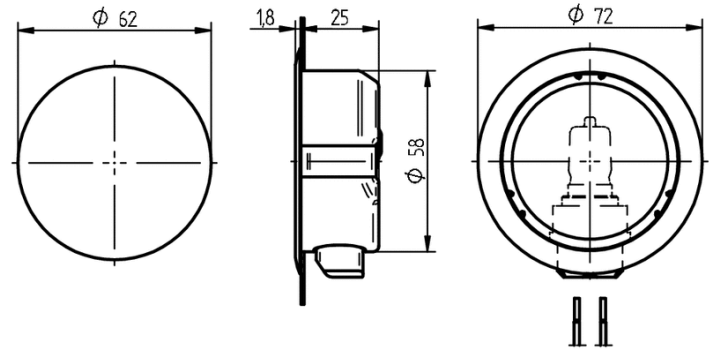

Cooker hood lighting

77.404.1001.10

T250

G9, 25W, 120V

0,6 - 1,0

X-ON Electronics

Largest Supplier of Electrical and Electronic Components

Click to view similar products for [Lamps category](#):