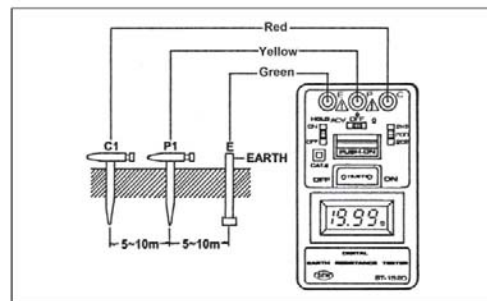

Earth Resistance Measurement

B&K Precision Corporation

22820 Savi Ranch Parkway, Yorba Linda, CA 92887
Tel: 714-921-9095, Fax: 714-921-6422
www.bkprecision.com

Specifications subject to change without notice