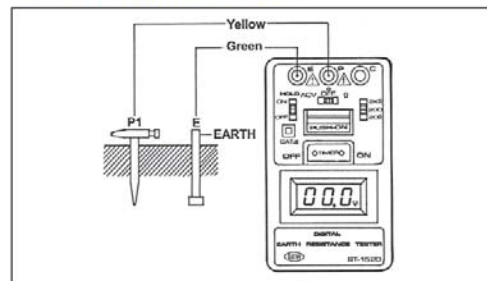

Earth Voltage Measurement