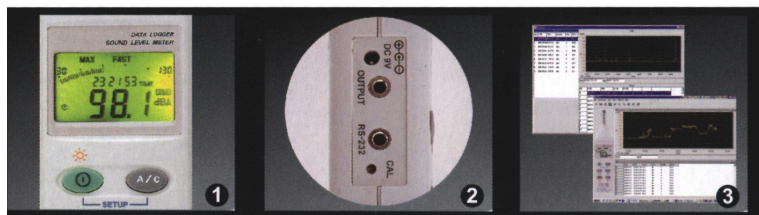

Back light function

RS-232 Interface

RS-232 Software for
Windows® 95/98 2000/XP
included with model 735

Standard Acoustic Calibrator

The CAL73 sound level calibrator is used to calibrate sound level meters and other sound measurement equipment. You can calibrate 1 inch diameter microphones directly and 1/2 inch microphones using 1/2 inch adapter supplied with the calibrator.

Features

- Conforms to IEC 60942 (2003) Class 2, ANSI S1.40-1984
- 94 dB and 114 dB Sound calibrator at 1 kHz
- Accurate and simple to use
- Fits 1 inch and 1/2 inch microphones