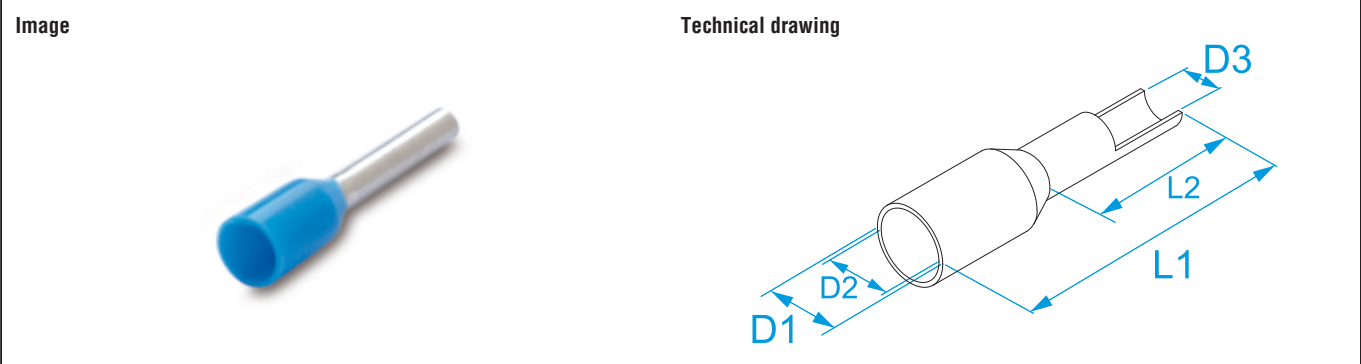

**Product family:** Terminals - End-sleeves terminals

**Item code:** 005003, 00701, 005001, 005004, 007034, 00500, 005005, 007036, 005002, 005012, 006011, 00501, 00601, 005011, 006012, 005021, 007021, 006021, 00502, 00702, 00602, 005022, 007022, 006022, 005023, 007023, 006023, 005031, 006031, 00503, 00503S, 00603, 005032, 006032, 005033, 006033, 005042, 006042, 00504, 00504S, 00504S1, 00604, 005041, 005041S, 006041, 005043, 006043, 00505, 00505S, 00605, 00506, 00506S, 00506S1, 00706, 005062, 007071, 005061, 007061, 00507, 00707, 00508, 00508S, 00508S1, 00708, 005081, 007081, 00509, 00709, 00510, 00510S, 00710, 00610, 00511, 00711, 00611, 00512, 00512S, 00712, 00612, 00513, 00713, 00613, 00514, 00714, 00614, 00515, 00715, 00615, 006163, 00516, 00716, 00616, 005161, 007161, 006161, 005162, 007162, 006162, 006173, 00517, 00617, 005171, 006171, 005172, 006172, 00518, 00618, 005181, 006181, 00519, 00520, 00521, 00522

**Description:** END-SLEEVES FOR COPPER CONDUCTORS - INSULATED - SINGLE CABLE

**Specifications**

**TERMINAL MATERIAL:** tinned copper

**INSULATION MATERIAL:** polypropylene (PP) without flame retardant

**OPERATING TEMPERATURE:** 105 °C max