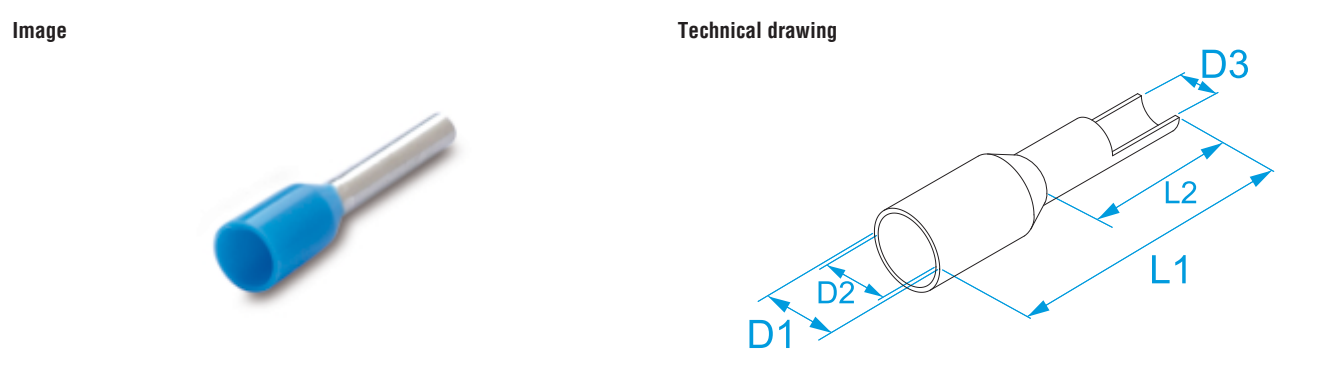

**Product family:** Terminals - End-sleeves terminals

**Item code:** 005003, 00701, 005001, 005004, 007034, 00500, 005005, 007036, 005002, 005012, 006011, 00501, 00601, 005011, 006012, 005021, 007021, 006021, 00502, 00702, 00602, 005022, 007022, 006022, 005023, 007023, 006023, 005031, 006031, 00503, 00503S, 00603, 005032, 006032, 005033, 006033, 005042, 006042, 00504, 00504S, 00504S1, 00604, 005041, 005041S, 006041, 005043, 006043, 00505, 00505S, 00605, 00506, 00506S, 00506S1, 00706, 005062, 007071, 005061, 007061, 00507, 00707, 00508, 00508S, 00508S1, 00708, 005081, 007081, 00509, 00709, 00510, 00510S, 00710, 00610, 00511, 00711, 00611, 00512, 00512S, 00712, 00612, 00513, 00713, 00613, 00514, 00714, 00614, 00515, 00715, 00615, 006163, 00516, 00716, 00616, 005161, 007161, 006161, 005162, 007162, 006162, 006173, 00517, 00617, 005171, 006171, 005172, 006172, 00518, 00618, 005181, 006181, 00519, 00520, 00521, 00522

**Description:** END-SLEEVES FOR COPPER CONDUCTORS - INSULATED - SINGLE CABLE

**Specifications**

**TERMINAL MATERIAL:** tinned copper

**INSULATION MATERIAL:** polypropylene (PP) without flame retardant

**OPERATING TEMPERATURE:** 105 °C max