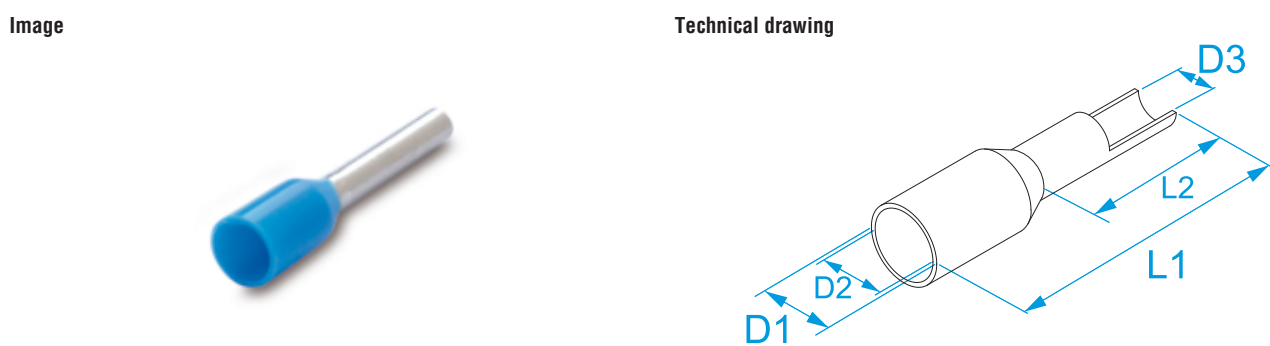

Product family: Terminals - End-sleeves terminals
Item code: 005003, 00701, 005001, 005004, 007034, 00500, 005005, 007036, 005002, 005012, 006011, 00501, 00601, 005011, 006012, 005021, 007021, 006021, 00502, 00702, 00602, 005022, 007022, 006022, 005023, 007023, 006023, 005031, 006031, 00503, 00503S, 00603, 005032, 006032, 005033, 006033, 005042, 006042, 00504, 00504S, 00504S1, 00604, 005041, 005041S, 006041, 005043, 006043, 00505, 00505S, 00605, 00506, 00506S, 00506S1, 00706, 005062, 007071, 005061, 007061, 00507, 00707, 00508, 00508S, 00508S1, 00708, 005081, 007081, 00509, 00709, 00510, 00510S, 00710, 00610, 00511, 00711, 00611, 00512, 00512S, 00712, 00612, 00513, 00713, 00613, 00514, 00714, 00614, 00515, 00715, 00615, 006163, 00516, 00716, 00616, 005161, 007161, 006161, 005162, 007162, 006162, 006173, 00517, 00617, 005171, 006171, 005172, 006172, 00518, 00618, 005181, 006181, 00519, 00520, 00521, 00522
Description: END-SLEEVES FOR COPPER CONDUCTORS - INSULATED - SINGLE CABLE

Specifications
TERMINAL MATERIAL: tinned copper
INSULATION MATERIAL: polypropylene (PP) without flame retardant
OPERATING TEMPERATURE: 105 °C max
ACCORDING TO STD.: DIN 46228-4 (tubular ferrules with plastic sleeve), UL486F (bare and covered ferrules), CSA C22.2 No.291-14 (bare and covered ferrules)