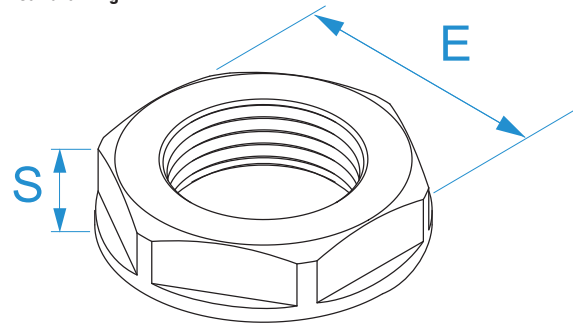

Product family: Nylon cable glands - PG thread
Item code: 4807, 4807N, 4809, 4809N, 4811, 4811N, 4813, 4813N, 4816, 4816N, 4821, 4821N, 4829, 4829N, 4836, 4836N, 4842, 4842N, 4848, 4848N
Description: ACCESSORIES FOR NYLON CABLE GLANDS: PG THREAD · HEXAGONAL LOCKNUTS WITH FLANGE

Image

Technical drawing

Features

Recommended use to preserve UL certification of the 49xx cable glands when installed on through-hole panels.

Specifications

MATERIAL: polyamide (PA 6.6)
SELF-EXTINGUISHING: UL 94 V2
OPERATING TEMPERATURE: from -20 °C to +90 °C

Code	Color	PG thread size (DIN40430)	E wrench (nut)	S (mm)	
4807**	Grey RAL 7035	PG 7	19	5	100/100
4807N**	Black RAL 9005	PG 7	19	5	
4809**	Grey RAL 7035	PG 9	22	5	100/100
4809N**	Black RAL 9005	PG 9	22	5	
4811**	Grey RAL 7035	PG 11	24	5	100/100
4811N**	Black RAL 9005	PG 11	24	5	
4813*	Grey RAL 7035	PG 13.5	27	6	100/100
4813N*	Black RAL 9005	PG 13.5	27	6	
4816*	Grey RAL 7035	PG 16	30	6	100/100
4816N*	Black RAL 9005	PG 16	30	6	
4821*	Grey RAL 7035	PG 21	36	7	100/100
4821N*	Black RAL 9005	PG 21	36	7	
4829	Grey RAL 7035	PG 29	46	7	50/50
4829N	Black RAL 9005	PG 29	46	7	
4836*	Grey RAL 7035	PG 36	60	8	25/25
4836N*	Black RAL 9005	PG 36	60	8	
4842	Grey RAL 7035	PG 42	65	8	25/25
4842N	Black RAL 9005	PG 42	65	8	
4848	Grey RAL 7035	PG 48	70	8	10/10
4848N	Black RAL 9005	PG 48	70	8	