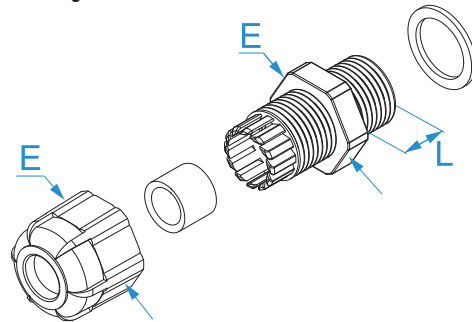

Product family: Nylon cable glands - Metric thread
Item code: 4912, 4912N, 4917, 4917N, 4920, 4920N, 4925, 4925N, 4932, 4932N, 4940, 4940N, 4950, 4950N, 4963, 4963N
Description: NYLON CABLE GLANDS · METRIC THREAD · IP68 · STANDARD

Image

Technical drawing

Specifications

MATERIAL: polyamide (PA 6.6), self-extinguishing according to UL 94 V2 and IEC 695-2-1 (850 °C)
OPERATING TEMPERATURE: from -20 °C to +90 °C
INNER GASKET AND WASHER: NBR (nitrile rubber), 70 Shore A
ACCORDING TO STD.: EN 62444:2013
ASSEMBLY: don't remove or move the gasket; tighten on a flat and smooth surface.

Code	Color	Metric thread size (EN60423)	Ø cable (mm)	L (mm)	E wrench (nut)	
4912	Grey RAL 7035	M 12 x 1.5	3 - 6,5	9	16	50/250
4912N	Black RAL 9005	M 12 x 1.5	3 - 6,5	9	16	50/50
4917	Grey RAL 7035	M 16 x 1.5	4 - 8	9	19	50/250
4917N	Black RAL 9005	M 16 x 1.5	4 - 8	9	19	
4920	Grey RAL 7035	M 20 x 1.5	6 - 12	10	24	25/125
4920N	Black RAL 9005	M 20 x 1.5	6 - 12	10	24	25/250
4925	Grey RAL 7035	M 25 x 1.5	13 - 18	12	33	25/125
4925N	Black RAL 9005	M 25 x 1.5	13 - 18	12	33	25/25
4932	Grey RAL 7035	M 32 x 1.5	16 - 21	12	36	20/100
4932N	Black RAL 9005	M 32 x 1.5	16 - 21	12	36	20/20
4940	Grey RAL 7035	M 40 x 1.5	20 - 26	15	46	10/50
4940N	Black RAL 9005	M 40 x 1.5	20 - 26	15	46	10/10
4950	Grey RAL 7035	M 50 x 1.5	32 - 38	18	60	5/25
4950N	Black RAL 9005	M 50 x 1.5	32 - 38	18	60	5/5
4963	Grey RAL 7035	M 63 x 1.5	37 - 44	18	68	5/5
4963N	Black RAL 9005	M 63 x 1.5	37 - 44	18	68	