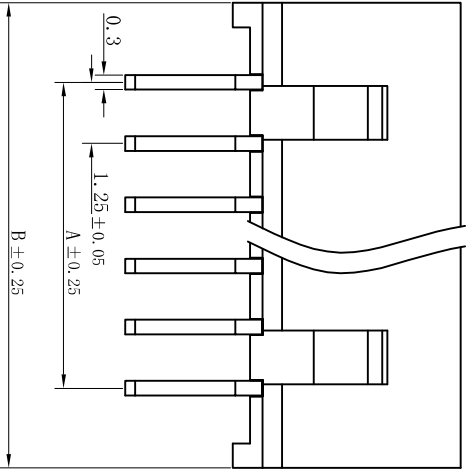

PITCH 1.25mm BAR CONNECTOR WAFER

孔位	2	3	4	5	6	7	8	9
A	1.25	2.50	3.75	5.00	6.25	7.50	8.75	10.0
B	4.4	5.65	6.9	8.15	9.4	10.65	11.9	13.15
孔位	10	11	12	13	14	15	16	
A	11.25	12.50	13.75	15.0	16.25	17.5	18.75	
B	14.4	15.65	16.9	18.15	19.4	20.65	21.9	

技术说明:

Craft specifications

1. 材质 Material: Metal part, H62-Y2, Brass Tin/Plated; Plastic part, PBI, Ul94V-0.
2. 铜针固定力 Pin retention force $\geq 12N$
3. 额定电流 Current rating: 3.0A AC, DC
4. 额定电压 Voltage rating: 250V AC, DC
5. 温度范围 Temperature range: -25°C to 85°C
6. 接触电阻 Contact resistance: $\leq 10 m\Omega$
7. 绝缘电阻 Insulation resistance: $\geq 1000 M\Omega$
8. 耐压 Withstand voltage: 800V AC/minute