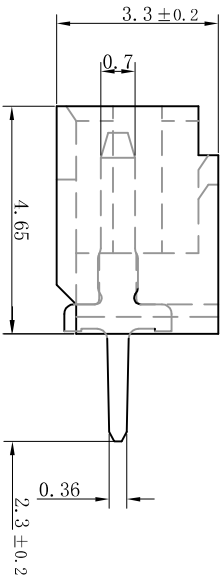

PITCH 1.25mm BAR CONNECTOR WAFER

孔位	2	3	4	5	6	7	8	9
A	1.25	2.50	3.75	5.00	6.25	7.50	8.75	10.0
B	4.4	5.65	6.9	8.15	9.4	10.65	11.9	13.15
孔位	10	11	12	13	14	15	16	
A	11.25	12.50	13.75	15.0	16.25	17.5	18.75	
B	14.4	15.65	16.9	18.15	19.4	20.65	21.9	

技术说明:

Craft specifications

1. 材质 Material: Metal part, H62-Y2, Brass Tin/Plated; Plastic part, PBI, UL94V-0.
2. 铜针固定力 Pin retention force $\geq 12N$
3. 额定电流 Current rating: 3.0A AC, DC
4. 额定电压 Voltage rating: 250V AC, DC
5. 温度范围 Temperature range: -25°C to 85°C
6. 接触电阻 Contact resistance: $\leq 10 m\Omega$
7. 绝缘电阻 Insulation resistance: $\geq 1000 M\Omega$
8. 耐压 Withstand voltage: 800V AC/minute

博穆电子有限公司

1.25T-nPL

一般角度公差为 $\pm 1^\circ$

TOLERANCE: UNLESS OTHERWISE SPECIFIED	UMER 1.5±0.05	1.5~4±0.1	OVER 5±0.3
---------------------------------------	---------------	-----------	------------

审核 批准 供应商

图号	比例	单位	页次
	1:1	mm	1 of 1

X-ON Electronics

Largest Supplier of Electrical and Electronic Components

Click to view similar products for [Headers & Wire Housings](#) category:

Click to view products by [Boom](#) manufacturer: