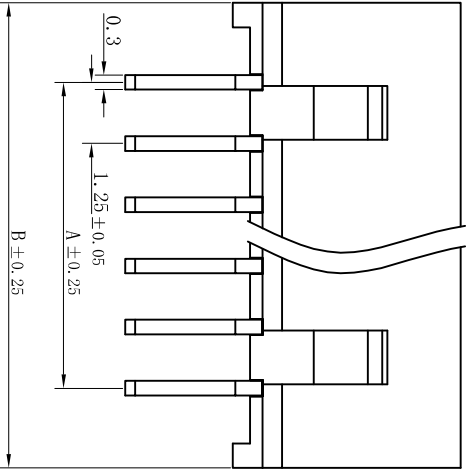

PITCH 1.25mm BAR CONNECTOR WAFER

孔位	2	3	4	5	6	7	8	9
A	1.25	2.50	3.75	5.00	6.25	7.50	8.75	10.0
B	4.4	5.65	6.9	8.15	9.4	10.65	11.9	13.15
孔位	10	11	12	13	14	15	16	
A	11.25	12.50	13.75	15.0	16.25	17.5	18.75	
B	14.4	15.65	16.9	18.15	19.4	20.65	21.9	

技术说明:

Craft specifications

1. 材质 Material: Metal part, H62-Y2, Brass Tin/Plated; Plastic part, PBI, UL94V-0.
2. 铜针固定力 Pin retention force $\geq 12N$
3. 额定电流 Current rating: 3.0A AC, DC
4. 额定电压 Voltage rating: 250V AC, DC
5. 温度范围 Temperature range: -25°C to 85°C
6. 接触电阻 Contact resistance: $\leq 10 m\Omega$
7. 绝缘电阻 Insulation resistance: $\geq 1000 M\Omega$
8. 耐压 Withstand voltage: 800V AC/minute