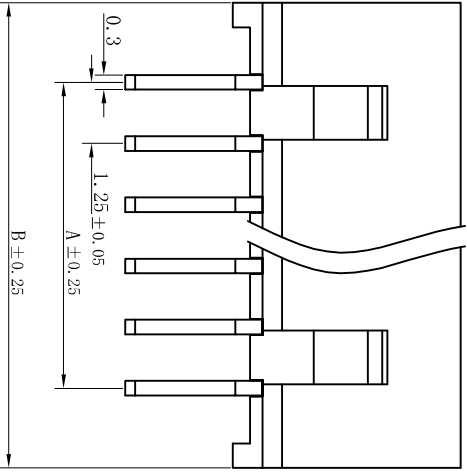

PITCH 1.25mm BAR CONNECTOR WAFER

孔位	2	3	4	5	6	7	8	9
A	1.25	2.50	3.75	5.00	6.25	7.50	8.75	10.0
B	4.4	5.65	6.9	8.15	9.4	10.65	11.9	13.15
孔位	10	11	12	13	14	15	16	
A	11.25	12.50	13.75	15.0	16.25	17.5	18.75	
B	14.4	15.65	16.9	18.15	19.4	20.65	21.9	

技术说明:

Craft specifications

1. 材质 Material: Metal part, H62-Y2, Brass Tin/Plated; Plastic part, PBI, UL94V-0.
2. 铜针固定力 Pin retention force $\geq 12N$
3. 额定电流 Current rating: 3.0A AC, DC
4. 额定电压 Voltage rating: 250V AC, DC
5. 温度范围 Temperature range: -25°C to 85°C
6. 接触电阻 Contact resistance: $\leq 10 m\Omega$
7. 绝缘电阻 Insulation resistance: $\geq 1000 M\Omega$
8. 耐压 Withstand voltage: 800V AC/minute