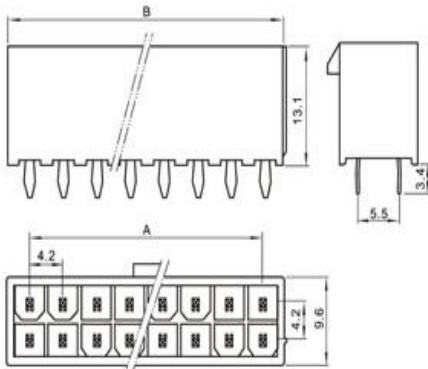

◆ SPECIFICATIONS

Unit:mm

- ◇ Poles: 2-6、8、10、12、14、16、18、20、22、24
- ◇ Applicable wire: AWG#28-#20
- ◇ Voltage rating: 300V DC/AC
- ◇ Current rating: 9A max
- ◇ Withstand voltage: 1500V AC
- ◇ Working Temperature: -25°C ~ +85°C
- ◇ Insulation resistance: $\geq 1000M\Omega$
- ◇ Contact resistance: $\leq 0.015\Omega$
- ◇ Applicable PC board thickness: 1.6mm

5566-nA

Poles	Type Vertical (90°)		Size(mm)	
			A	B
2	5566-2A	5569-2A	0	5.4
3	5566-3A	——	8.4	13.8
4	5566-4A	5569-4A	4.2	9.6
5	5566-5A	——	16.8	22.2
6	5566-6A	5569-6A	8.4	13.8
8	5566-8A	5569-8A	12.6	18.0
10	5566-10A	5569-10A	16.8	22.2
12	5566-12A	5569-12A	21.0	26.6
14	5566-14A	5569-14A	25.2	30.6
16	5566-16A	5569-16A	29.4	34.8
18	5566-18A	5569-18A	33.6	39.0
20	5566-20A	5569-20A	37.8	43.2
22	5566-22A	5569-22A	42.0	47.4
24	5566-24A	5569-24A	46.2	51.6

产品图片

最小格单位毫米 (mm)
立创电子元器件专业零售网
www.360yuanjian.com

最小格单位毫米 (mm)
立创电子元器件专业零售网
www.360yuanjian.com

X-ON Electronics

Largest Supplier of Electrical and Electronic Components

Click to view similar products for [Headers & Wire Housings](#) category: