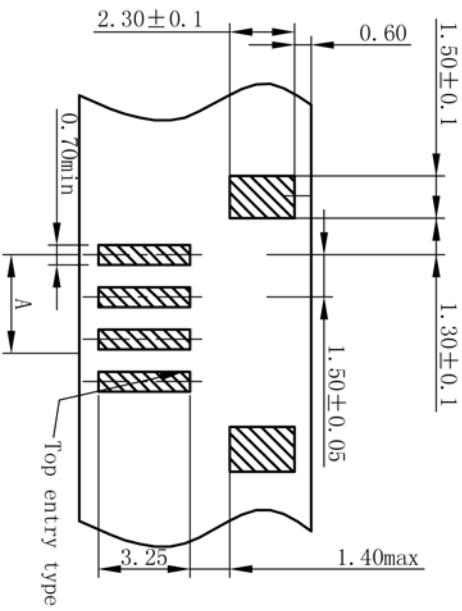

序号	名称	材料
1	接触件	黄铜 (镀锡)
2	基座	LCP (UL94-0)
3	焊片	磷青铜 (镀锡)

- Current rating: 1A AC/DC (AWG #26)
 - Voltage rating: 50V AC/DC
 - Temperature range: -25°C to 85°C
 - Contact resistance: Initial value/20mΩ max
Electrical properties
 - Insulation resistance: 100MΩ min
 - Withstanding voltage: 500V AC/minute
 - Applicable wire: AWG #30 to #26
- Environmental controls
- Banned contains SS - 00259 are restricted substances.
 - The corresponding issued by SGS or ITS Isp-aes data, Not the material in a list, and validity.

版次	日期	内容
A1	08-05-01	

孔位 poles	A	B
2	1.50	6.00
3	3.00	7.50
4	4.50	9.00
5	6.00	10.50
6	7.50	12.00
7	9.00	13.50
8	10.50	15.00
9	12.00	16.50
10	13.50	18.00
11	15.00	19.50
12	16.50	21.0
13	18.00	22.5
14	19.50	24.0
15	21.00	25.5

博穆电子有限公司

尺寸公差	角度公差	品名: ZH1AWB	设计
.X ±0.1	.X° ±0.1°	图号:	审核
.XX ±0.05	.XX° ±0.05°	比例: --	批准
.XXX ±0.005	.XXX° ±0.005°	页数: 1/1	版本: A

X-ON Electronics

Largest Supplier of Electrical and Electronic Components