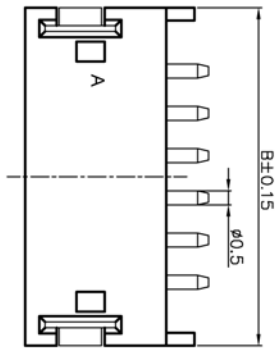

序号	名称	材料
1	接触件	黄铜 (镀锡)
2	基座	LCP (UL94-0)
3	焊片	磷青铜 (镀锡)

- Current rating: 1A AC/DC (AWG #26)
 - Voltage rating: 50V AC/DC
 - Temperature range: -25°C to 85°C
 - Contact resistance: Initial value/20mΩ max
Electrical properties
 - Insulation resistance: 100MΩ min
 - Withstanding voltage: 500V AC/minute
 - Applicable wire: AWG #30 to #26
- Environmental controls
- Banned contains SS - 00259 are restricted substances.
 - The corresponding issued by SGS or ITS Isp-aes data, Not the material in a list, and validity.

版次	日期	内容
A1	08-05-01	

孔位 poles	A	B
2	1.50	6.00
3	3.00	7.50
4	4.50	9.00
5	6.00	10.50
6	7.50	12.00
7	9.00	13.50
8	10.50	15.00
9	12.00	16.50
10	13.50	18.00
11	15.00	19.50
12	16.50	21.0
13	18.00	22.5
14	19.50	24.0
15	21.00	25.5

博穆电子有限公司

尺寸公差	角度公差	品名: ZH1AWB	设计
.X ±0.1	.X° ±0.1°	图号:	审核
.XX ±0.05	.XX° ±0.05°	比例: --	批准
.XXX ±0.005	.XXX° ±0.005°	页数: 1/1	版本: A

X-ON Electronics

Largest Supplier of Electrical and Electronic Components