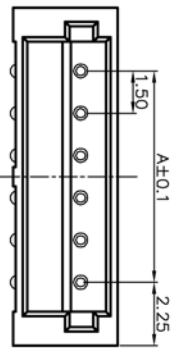

序号	名称	材料
1	接触件	黄铜 (镀锡)
2	基座	LCP (UL94-0)
3	焊片	磷青铜 (镀锡)

- Current rating: 1A AC/DC (AWG #26)
 - Voltage rating: 50V AC/DC
 - Temperature range: -25°C to 85°C
 - Contact resistance: Initial value/20mΩ max
Electrical properties
 - Insulation resistance: 100MΩ min
 - Withstanding voltage: 500V AC/minute
 - Applicable wire: AWG #30 to #26
- Environmental controls
- Banned contains SS - 00259 are restricted substances.
 - The corresponding issued by SGS or ITS Isp-aes data, Not the material in a list, and validity.

版次	日期	内容
A1	08-05-01	

孔位 poles	A	B
2	1.50	6.00
3	3.00	7.50
4	4.50	9.00
5	6.00	10.50
6	7.50	12.00
7	9.00	13.50
8	10.50	15.00
9	12.00	16.50
10	13.50	18.00
11	15.00	19.50
12	16.50	21.0
13	18.00	22.5
14	19.50	24.0
15	21.00	25.5

博穆电子有限公司

尺寸公差	角度公差	品名: ZH1AWB	设计
.X ±0.1	.X° ±0.1°	图号:	审核
.XX ±0.05	.XX° ±0.05°	比例: --	批准
.XXX ±0.005	.XXX° ±0.005°	页数: 1/1	版本: A

X-ON Electronics

Largest Supplier of Electrical and Electronic Components