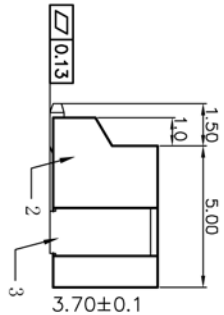

序号	名称	材料
1	接触件	黄铜 (镀锡)
2	基座	LCP (UL94-0)
3	焊片	磷青铜 (镀锡)

- Current rating: 1A AC/DC (AWG #26)
 - Voltage rating: 50V AC/DC
 - Temperature range: -25°C to 85°C
 - Contact resistance: Initial value/20mΩ max
Electrical properties
 - Insulation resistance: 100MΩ min
 - Withstanding voltage: 500V AC/minute
 - Applicable wire: AWG #30 to #26
- Environmental controls
- Banned contains SS - 00259 are restricted substances.
 - The corresponding issued by SGS or ITS Isp-aes data, Not the material in a list, and validity.

版次	日期	内容
A1	08-05-01	

孔位 poles	A	B
2	1.50	6.00
3	3.00	7.50
4	4.50	9.00
5	6.00	10.50
6	7.50	12.00
7	9.00	13.50
8	10.50	15.00
9	12.00	16.50
10	13.50	18.00
11	15.00	19.50
12	16.50	21.0
13	18.00	22.5
14	19.50	24.0
15	21.00	25.5

博穆电子有限公司

尺寸公差	角度公差	品名: ZH1AWB	设计
.X ±0.1	.X° ±0.1°	图号:	审核
.XX ±0.05	.XX° ±0.05°	比例: --	批准
.XXX ±0.005	.XXX° ±0.005°	页数: 1/1	版本: A

X-ON Electronics

Largest Supplier of Electrical and Electronic Components