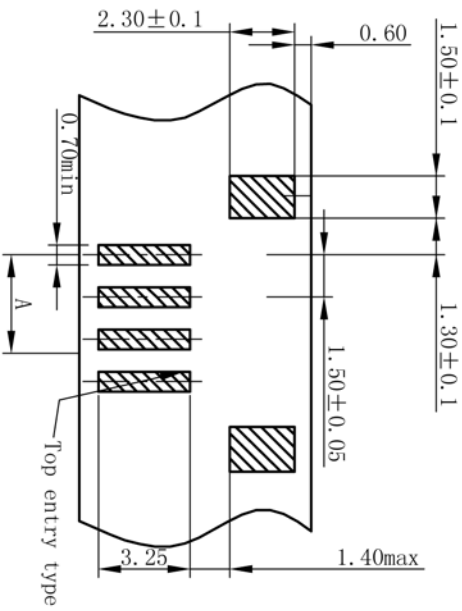

序号	名称	材料
1	接触件	黄铜 (镀锡)
2	基座	LCP (UL94-0)
3	焊片	磷青铜 (镀锡)

- 1 Current rating: 1A AC\DC (AWG #26)
 - 2 Voltage rating: 50V AC\DC
 - 3 Temperature range: -25°C to 85°C
 - 4 Contact resistance: Initial value/20mΩ max
Electrical properties
 - 5 Insulation resistance: 100MΩ min
 - 6 Withstanding voltage: 500V AC/ minute
 - 7 Applicable wire: AWG #30 to #26
- Environmental controls
- 1 Banned contains SS - 00259 are restricted substances.
 - 2 The corresponding issued by SGS or ITS Isp-aes data, Not the material in a list, and validity.

版次	日期	内容
A1	08-05-01	

孔位 poles	A	B
2	1.50	6.00
3	3.00	7.50
4	4.50	9.00
5	6.00	10.50
6	7.50	12.00
7	9.00	13.50
8	10.50	15.00
9	12.00	16.50
10	13.50	18.00
11	15.00	19.50
12	16.50	21.0
13	18.00	22.5
14	19.50	24.0
15	21.00	25.5

博穆电子有限公司

尺寸公差	角度公差	品名: ZH1AWB	设计
.X ±0.1	.X° ±0.1°	图号:	审核
.XX ±0.05	.XX° ±0.05°	比例: --	批准
.XXX ±0.005	.XXX° ±0.005°	页数: 1/1	版本: A

X-ON Electronics

Largest Supplier of Electrical and Electronic Components