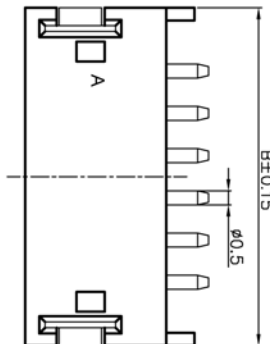

序号	名称	材料
1	接触件	黄铜 (镀锡)
2	基座	LCP (UL94-0)
3	焊片	磷青铜 (镀锡)

- 1 Current rating: 1A AC\DC (AWG #26)
 - 2 Voltage rating: 50V AC\DC
 - 3 Temperature range: -25°C to 85°C
 - 4 Contact resistance: Initial value/20mΩ max
Electrical properties
 - 5 Insulation resistance: 100MΩ min
 - 6 Withstanding voltage: 500V AC/ minute
 - 7 Applicable wire: AWG #30 to #26
- Environmental controls
- 1 Banned contains SS - 00259 are restricted substances.
 - 2 The corresponding issued by SGS or ITS Isp-aes data, Not the material in a list, and validity.

版次	日期	内容
A1	08-05-01	

孔位 poles	A	B
2	1.50	6.00
3	3.00	7.50
4	4.50	9.00
5	6.00	10.50
6	7.50	12.00
7	9.00	13.50
8	10.50	15.00
9	12.00	16.50
10	13.50	18.00
11	15.00	19.50
12	16.50	21.0
13	18.00	22.5
14	19.50	24.0
15	21.00	25.5

博穆电子有限公司

尺寸公差	角度公差	品名: ZH1AWB	设计
.X ±0.1	.X° ±0.1°	图号:	审核
.XX ±0.05	.XX° ±0.05°	比例: --	批准
.XXX ±0.005	.XXX° ±0.005°	页数: 1/1	版本: A

X-ON Electronics

Largest Supplier of Electrical and Electronic Components