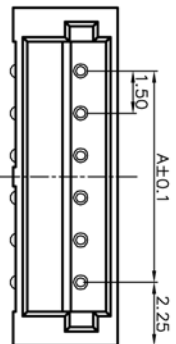

序号	名称	材料
1	接触件	黄铜 (镀锡)
2	基座	LCP (UL94-0)
3	焊片	磷青铜 (镀锡)

- 1 Current rating: 1A AC\DC (AWG #26)
 - 2 Voltage rating: 50V AC\DC
 - 3 Temperature range: -25°C to 85°C
 - 4 Contact resistance: Initial value/20mΩ max
Electrical properties
 - 5 Insulation resistance: 100MΩ min
 - 6 Withstanding voltage: 500V AC/ minute
 - 7 Applicable wire: AWG #30 to #26
- Environmental controls
- 1 Banned contains SS - 00259 are restricted substances.
 - 2 The corresponding issued by SGS or ITS Isp-aes data, Not the material in a list, and validity.

版次	日期	内容
A1	08-05-01	

孔位 poles	A	B
2	1.50	6.00
3	3.00	7.50
4	4.50	9.00
5	6.00	10.50
6	7.50	12.00
7	9.00	13.50
8	10.50	15.00
9	12.00	16.50
10	13.50	18.00
11	15.00	19.50
12	16.50	21.0
13	18.00	22.5
14	19.50	24.0
15	21.00	25.5

博穆电子有限公司

尺寸公差	角度公差	品名: ZH1AWB	设计
.X ±0.1	.X° ±0.1°	图号:	审核
.XX ±0.05	.XX° ±0.05°	比例: --	批准
.XXX ±0.005	.XXX° ±0.005°	页数: 1/1	版本: A

X-ON Electronics

Largest Supplier of Electrical and Electronic Components