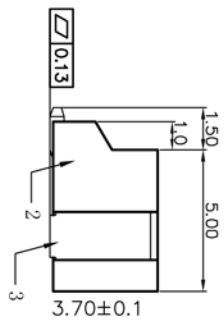

序号	名称	材料
1	接触件	黄铜 (镀锡)
2	基座	LCP (UL94-0)
3	焊片	磷青铜 (镀锡)

- 1 Current rating: 1A AC\DC (AWG #26)
 - 2 Voltage rating: 50V AC\DC
 - 3 Temperature range: -25°C to 85°C
 - 4 Contact resistance: Initial value/20mΩ max
Electrical properties
 - 5 Insulation resistance: 100MΩ min
 - 6 Withstanding voltage: 500V AC/ minute
 - 7 Applicable wire: AWG #30 to #26
- Environmental controls
- 1 Banned contains SS - 00259 are restricted substances.
 - 2 The corresponding issued by SGS or ITS Isp-aes data, Not the material in a list, and validity.

版次	日期	内容
A1	08-05-01	

孔位 poles	A	B
2	1.50	6.00
3	3.00	7.50
4	4.50	9.00
5	6.00	10.50
6	7.50	12.00
7	9.00	13.50
8	10.50	15.00
9	12.00	16.50
10	13.50	18.00
11	15.00	19.50
12	16.50	21.0
13	18.00	22.5
14	19.50	24.0
15	21.00	25.5

博穆电子有限公司

尺寸公差	角度公差	品名: ZH1AWB	设计
.X ±0.1	.X° ±0.1°	图号:	审核
.XX ±0.05	.XX° ±0.05°	比例: --	批准
.XXX ±0.005	.XXX° ±0.005°	页数: 1/1	版本: A

X-ON Electronics

Largest Supplier of Electrical and Electronic Components