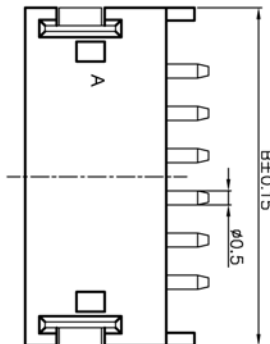

序号	名称	材料
1	接触件	黄铜 (镀锡)
2	基座	LCP (UL94-0)
3	焊片	磷青铜 (镀锡)

- Current rating: 1A AC/DC (AWG #26)
  - Voltage rating: 50V AC/DC
  - Temperature range: -25°C to 85°C
  - Contact resistance: Initial value/20mΩ max  
Electrical properties
  - Insulation resistance: 100MΩ min
  - Withstanding voltage: 500V AC/minute
  - Applicable wire: AWG #30 to #26
- Environmental controls
- Banned contains SS - 00259 are restricted substances.
  - The corresponding issued by SGS or ITS Isp-aes data, Not the material in a list, and validity.

版次	日期	内容
A1	08-05-01	

孔位 poles	A	B
2	1.50	6.00
3	3.00	7.50
4	4.50	9.00
5	6.00	10.50
6	7.50	12.00
7	9.00	13.50
8	10.50	15.00
9	12.00	16.50
10	13.50	18.00
11	15.00	19.50
12	16.50	21.0
13	18.00	22.5
14	19.50	24.0
15	21.00	25.5

# 博穆电子有限公司

尺寸公差	角度公差	品名: ZH1AWB	设计
.X ±0.1	.X° ±0.1°	图号:	审核
.XX ±0.05	.XX° ±0.05°	比例: --	批准
.XXX ±0.005	.XXX° ±0.005°	页数: 1/1	版本: A