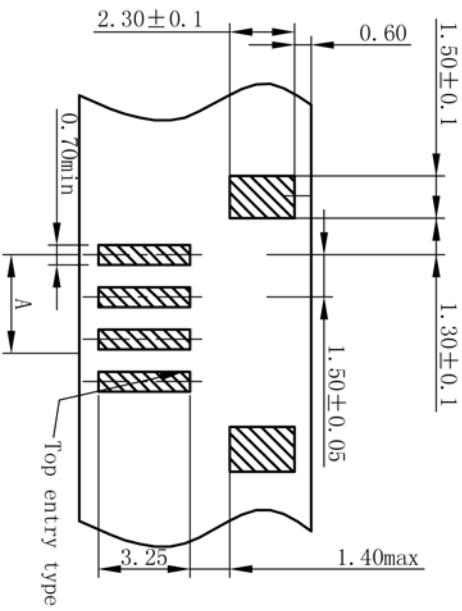

序号	名称	材料
1	接触件	黄铜 (镀锡)
2	基座	LCP (UL94-0)
3	焊片	磷青铜 (镀锡)

- Current rating: 1A AC/DC (AWG #26)
  - Voltage rating: 50V AC/DC
  - Temperature range: -25°C to 85°C
  - Contact resistance: Initial value/20mΩ max  
Electrical properties
  - Insulation resistance: 100MΩ min
  - Withstanding voltage: 500V AC/minute
  - Applicable wire: AWG #30 to #26
- Environmental controls
- Banned contains SS - 00259 are restricted substances.
  - The corresponding issued by SGS or ITS Isp-aes data, Not the material in a list, and validity.

版次	日期	内容
A1	08-05-01	

孔位 poles	A	B
2	1.50	6.00
3	3.00	7.50
4	4.50	9.00
5	6.00	10.50
6	7.50	12.00
7	9.00	13.50
8	10.50	15.00
9	12.00	16.50
10	13.50	18.00
11	15.00	19.50
12	16.50	21.0
13	18.00	22.5
14	19.50	24.0
15	21.00	25.5

# 博穆电子有限公司

尺寸公差	角度公差	品名: ZH1AWB	设计
.X ±0.1	.X° ±0.1°	图号:	审核
.XX ±0.05	.XX° ±0.05°	比例: --	批准
.XXX ±0.005	.XXX° ±0.005°	页数: 1/1	版本: A