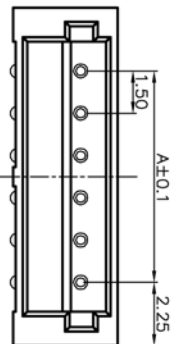

序号	名称	材料
1	接触件	黄铜 (镀锡)
2	基座	LCP (UL94-0)
3	焊片	磷青铜 (镀锡)

- Current rating: 1A AC/DC (AWG #26)
  - Voltage rating: 50V AC/DC
  - Temperature range: -25°C to 85°C
  - Contact resistance: Initial value/20mΩ max  
Electrical properties
  - Insulation resistance: 100MΩ min
  - Withstanding voltage: 500V AC/minute
  - Applicable wire: AWG #30 to #26
- Environmental controls
- Banned contains SS - 00259 are restricted substances.
  - The corresponding issued by SGS or ITS Isp-aes data, Not the material in a list, and validity.

版次	日期	内容
A1	08-05-01	

孔位 poles	A	B
2	1.50	6.00
3	3.00	7.50
4	4.50	9.00
5	6.00	10.50
6	7.50	12.00
7	9.00	13.50
8	10.50	15.00
9	12.00	16.50
10	13.50	18.00
11	15.00	19.50
12	16.50	21.0
13	18.00	22.5
14	19.50	24.0
15	21.00	25.5

# 博穆电子有限公司

尺寸公差	角度公差	品名: ZH1AWB	设计
.X ±0.1	.X° ±0.1°	图号:	审核
.XX ±0.05	.XX° ±0.05°	比例: --	批准
.XXX ±0.005	.XXX° ±0.005°	页数: 1/1	版本: A