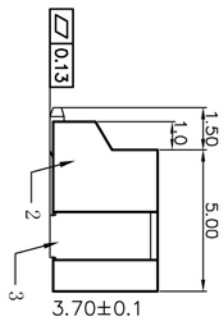

序号	名称	材料
1	接触件	黄铜 (镀锡)
2	基座	LCP (UL94-0)
3	焊片	磷青铜 (镀锡)

- Current rating: 1A AC/DC (AWG #26)
  - Voltage rating: 50V AC/DC
  - Temperature range: -25°C to 85°C
  - Contact resistance: Initial value/20mΩ max  
Electrical properties
  - Insulation resistance: 100MΩ min
  - Withstanding voltage: 500V AC/minute
  - Applicable wire: AWG #30 to #26
- Environmental controls
- Banned contains SS - 00259 are restricted substances.
  - The corresponding issued by SGS or ITS Isp-aes data, Not the material in a list, and validity.

版次	日期	内容
A1	08-05-01	

孔位 poles	A	B
2	1.50	6.00
3	3.00	7.50
4	4.50	9.00
5	6.00	10.50
6	7.50	12.00
7	9.00	13.50
8	10.50	15.00
9	12.00	16.50
10	13.50	18.00
11	15.00	19.50
12	16.50	21.0
13	18.00	22.5
14	19.50	24.0
15	21.00	25.5

# 博穆电子有限公司

尺寸公差	角度公差	品名: ZH1AWB	设计
.X ±0.1	.X° ±0.1°	图号:	审核
.XX ±0.05	.XX° ±0.05°	比例: --	批准
.XXX ±0.005	.XXX° ±0.005°	页数: 1/1	版本: A