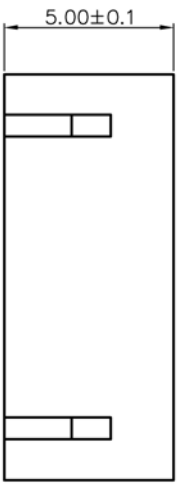

序号	名称	材料
1	插针	黄铜 (镀锡)
2	底座	LCP (UL94-0)
3	焊片	磷青铜 (镀锡)

- 1 \*Current rating: 1A AC/DC (AWG #26)
  - 2 \*Voltage rating: 50V AC/DC
  - 3 \*Temperature range: -25°C to 85°C
  - 4 \*Contact resistance: Initial value/20m Ω max Electrical properties
  - 5 \*Insulation resistance: 100M Ω min
  - 6 \*Withstanding voltage: 500V AC/ minute
  - 7 \*Applicable wire: AWG #30 to #26
- Environmental controls
- 1 \*Banned contains SS - 00259 are restricted substances.
  - 2 \*The corresponding issued by SGS or ITS top-aes data.
- Not the material in a list, and validity.

孔位 poles	A	B
2	1.50	6.00
3	3.00	7.50
4	4.50	9.00
5	6.00	10.50
6	7.50	12.00
7	9.00	13.50
8	10.50	15.00
9	12.00	16.50
10	13.50	18.00
11	15.00	19.50
12	16.50	21.0

**博穆电子有限公司**

尺寸公差	角度公差	品名: ZH-nAB	设计
.X ±0.1	.X° ±0.1°	图号:	审核
.XX ±0.05	.XX° ±0.05°	比例: --	批准
.XXX ±0.005	.XXX° ±0.005°	页数: 1/1	版本: A