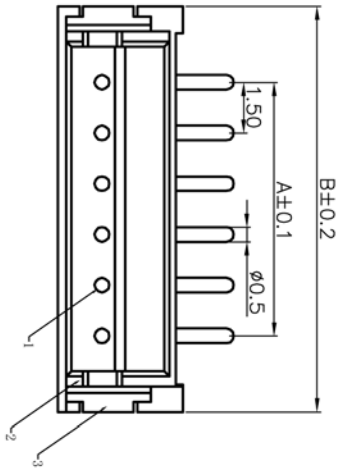

序号	名称	材料
1	插针	黄铜 (镀锡)
2	底座	LCP (UL94-0)
3	焊片	磷青铜 (镀锡)

- 1 \*Current rating: 1A AC/DC (AWG #26)
  - 2 \*Voltage rating: 50V AC/DC
  - 3 \*Temperature range: -25°C to 85°C
  - 4 \*Contact resistance: Initial value/20m Ω max Electrical properties
  - 5 \*Insulation resistance: 100M Ω min
  - 6 \*Withstanding voltage: 500V AC/ minute
  - 7 \*Applicable wire: AWG #30 to #26
- Environmental controls
- 1 \*Banned contains SS - 00259 are restricted substances.
  - 2 \*The corresponding issued by SGS or ITS top-aes data.
- Not the material in a list, and validity.

孔位 poles	A	B
2	1.50	6.00
3	3.00	7.50
4	4.50	9.00
5	6.00	10.50
6	7.50	12.00
7	9.00	13.50
8	10.50	15.00
9	12.00	16.50
10	13.50	18.00
11	15.00	19.50
12	16.50	21.0

**博穆电子有限公司**

尺寸公差	角度公差	品名: ZH-nAB	设计
.X ±0.1	.X° ±0.1°	图号:	审核
.XX ±0.05	.XX° ±0.05°	比例: --	批准
.XXX ±0.005	.XXX° ±0.005°	页数: 1/1	版本: A