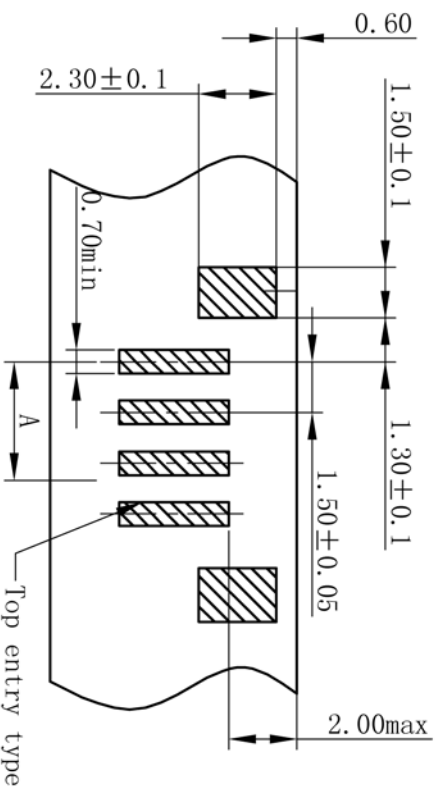

序号	名称	材料
1	插针	黄铜 (镀锡)
2	底座	LCP (UL94-0)
3	焊片	磷青铜 (镀锡)

- 1 \*Current rating: 1A AC/DC (AWG #26)
  - 2 \*Voltage rating: 50V AC/DC
  - 3 \*Temperature range: -25°C to 85°C
  - 4 \*Contact resistance: Initial value/20m Ω max Electrical properties
  - 5 \*Insulation resistance: 100M Ω min
  - 6 \*Withstanding voltage: 500V AC/ minute
  - 7 \*Applicable wire: AWG #30 to #26
- Environmental controls
- 1 \*Banned contains SS - 00259 are restricted substances.
  - 2 \*The corresponding issued by SGS or ITS top-aes data.
- Not the material in a list, and validity.

孔位 poles	A	B
2	1.50	6.00
3	3.00	7.50
4	4.50	9.00
5	6.00	10.50
6	7.50	12.00
7	9.00	13.50
8	10.50	15.00
9	12.00	16.50
10	13.50	18.00
11	15.00	19.50
12	16.50	21.0

**博穆电子有限公司**

尺寸公差	角度公差	品名: ZH-nAB	设计
.X ±0.1	.X° ±0.1°	图号:	审核
.XX ±0.05	.XX° ±0.05°	比例: --	批准
.XXX ±0.005	.XXX° ±0.005°	页数: 1/1	版本: A