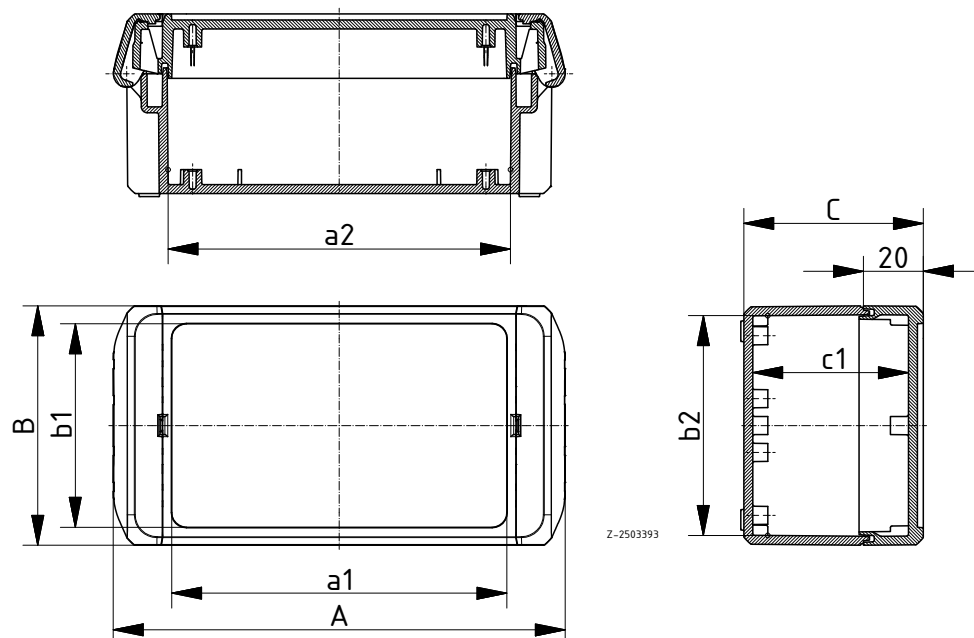

Scope of delivery: Lid and base, hinged quick-release catches

Note: Material shrinkage may result in ABS enclosures being approx. 0.1 – 0.25 % larger.

For accessories, see following pages.

Bocube accessories