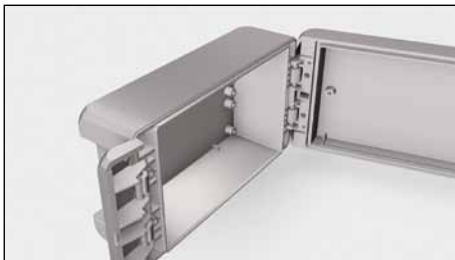

Welcome to BOPLA City!

In the lid the enclosures have an area recessed by 2 mm for the mounting of membrane keypads (exception: B 080805, 0.5 mm).

By using the hinged quick-release catch, the enclosures can easily be closed by hand – use a standard screwdriver to open (size 3).

Instead of the hinged quick-release catch, the enclosures can be screwed – suitable screws are available as accessories and are concealed by the hinged catch.

The hinged quick-release catch ensures that the lid cannot be lost.

With the hinged quick-release catch, the lid can be opened to the left or right, as required. This simplifies mounting, and allows access to the electronics even during later use.

The blanking plugs allow the hinged side to be selected as required.

The Bocube with a PC UL 94 V0 crystal-clear lid is ideal for use as a display enclosure because it provides a permanent view of the front panel.

Rectangular front panels can be mounted in the base by using distance bolts.