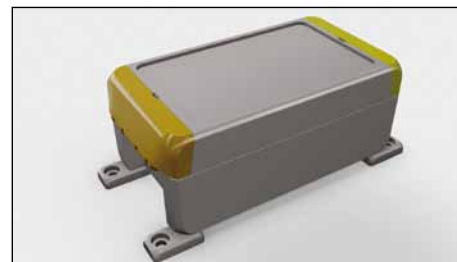

The Bocube with a PC UL 94 V0 crystal-clear lid is ideal for use as a display enclosure because it provides a permanent view of the front panel.

Rectangular front panels can be mounted in the base by using distance bolts.

Bocube is a mono-material plastic enclosure, so it is especially suitable for recycling.

There are very few parts, so this series of enclosures is very easy to assemble.

Bocube has a rectangular mounting space for grooved PCBs and rectangular mounting panels. These can be mounted in the lid and the base.

The wall brackets can be used for all Bocube sizes. They are screwed to the drill holes in the base of enclosure and are available in both enclosure colors.

Application example of our comprehensive range of services for Bocube.