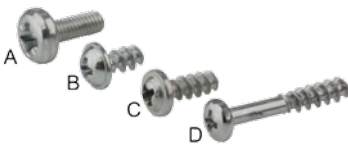

Sets of screws

Model	Order no.	Note
B FP-SHR	96700000	A (for fixing front panels)
B M-SHR 0808	96600000	B (for fixing mounting panels B M 0808)
B M-SHR	96600010	C (for fixing mounting panels B M 1008-2617)
B SHR	96300000	D (for optional screwing of enclosures)

Scope of delivery: PU = 4 pcs. (exception: B M-SHR 0808, PU = 2 pcs)

Distance bolts

Model	Order no.	Note
DIBLZ AK 30x5/IM3/28	96728000	ND = 2.4-2.6, for B 6
DIBLZ AK 30x7/IM3/26	96726000	ND = 2.4-2.6, for B .....6 if a mounting plate is used
DIBLZ AK 30x5/IM3/58	96758000	ND = 2.4-2.6, for B 9
DIBLZ AK 30x7/IM3/56	96756000	ND = 2.4-2.6, for B .....9 if a mounting plate is used

Scope of delivery: PU = 4 pieces

Note: ND = boss internal diameter