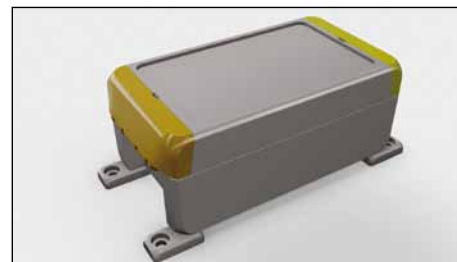

The Bocube with a PC UL 94 V0 crystal-clear lid is ideal for use as a display enclosure because it provides a permanent view of the front panel.

Rectangular front panels can be mounted in the base by using distance bolts.

Bocube is a mono-material plastic enclosure, so it is especially suitable for recycling.

There are very few parts, so this series of enclosures is very easy to assemble.

Bocube has a rectangular mounting space for grooved PCBs and rectangular mounting panels. These can be mounted in the lid and the base.

The wall brackets can be used for all Bocube sizes. They are screwed to the drill holes in the base of enclosure and are available in both enclosure colors.