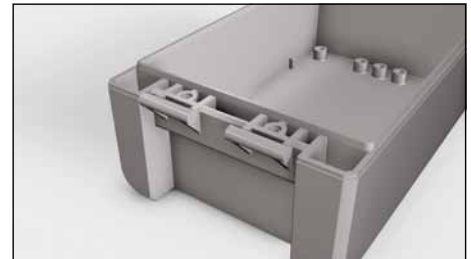

Welcome to BOPLA City!

In the lid the enclosures have an area recessed by 2 mm for the mounting of membrane keypads (exception: B 080805, 0.5 mm).

By using the hinged quick-release catch, the enclosures can easily be closed by hand – use a standard screwdriver to open (size 3).

Instead of the hinged quick-release catch, the enclosures can be screwed – suitable screws are available as accessories and are concealed by the hinged catch.

The hinged quick-release catch ensures that the lid cannot be lost.

With the hinged quick-release catch, the lid can be opened to the left or right, as required. This simplifies mounting, and allows access to the electronics even during later use.

The blanking plugs allow the hinged side to be selected as required.

The Bocube with a PC UL 94 V0 crystal-clear lid is ideal for use as a display enclosure because it provides a permanent view of the front panel.

Rectangular front panels can be mounted in the base by using distance bolts.