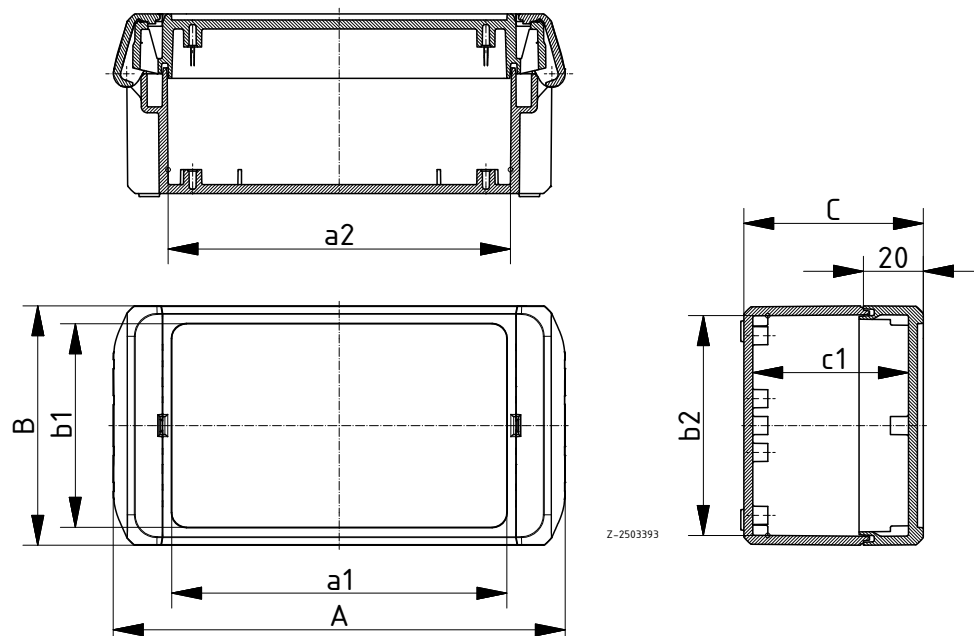

Scope of delivery: Lid and base, hinged quick-release catches

Note: Material shrinkage may result in ABS enclosures being approx. 0.1 – 0.25 % larger.

For accessories, see following pages.

Bocube accessories