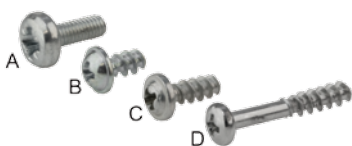

Sets of screws

Model	Order no.	Note
B FP-SHR	96700000	A (for fixing front panels)
B M-SHR 0808	96600000	B (for fixing mounting panels B M 0808)
B M-SHR	96600010	C (for fixing mounting panels B M 1008-2617)
B SHR	96300000	D (for optional screwing of enclosures)

Scope of delivery: PU = 4 pcs. (exception: B M-SHR 0808, PU = 2 pcs)

Distance bolts

Model	Order no.	Note
DIBLZ AK 30x5/IM3/28	96728000	ND = 2.4-2.6, for B 6
DIBLZ AK 30x7/IM3/26	96726000	ND = 2.4-2.6, for B .....6 if a mounting plate is used
DIBLZ AK 30x5/IM3/58	96758000	ND = 2.4-2.6, for B 9
DIBLZ AK 30x7/IM3/56	96756000	ND = 2.4-2.6, for B .....9 if a mounting plate is used

Scope of delivery: PU = 4 pieces

Note: ND = boss internal diameter