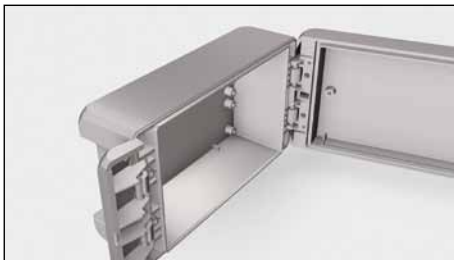

**Welcome to BOPLA City!**

In the lid the enclosures have an area recessed by 2 mm for the mounting of membrane keypads (exception: B 080805, 0.5 mm).

By using the hinged quick-release catch, the enclosures can easily be closed by hand – use a standard screwdriver to open (size 3).

Instead of the hinged quick-release catch, the enclosures can be screwed – suitable screws are available as accessories and are concealed by the hinged catch.

The hinged quick-release catch ensures that the lid cannot be lost.

With the hinged quick-release catch, the lid can be opened to the left or right, as required. This simplifies mounting, and allows access to the electronics even during later use.

The blanking plugs allow the hinged side to be selected as required.

The Bocube with a PC UL 94 V0 crystal-clear lid is ideal for use as a display enclosure because it provides a permanent view of the front panel.

Rectangular front panels can be mounted in the base by using distance bolts.