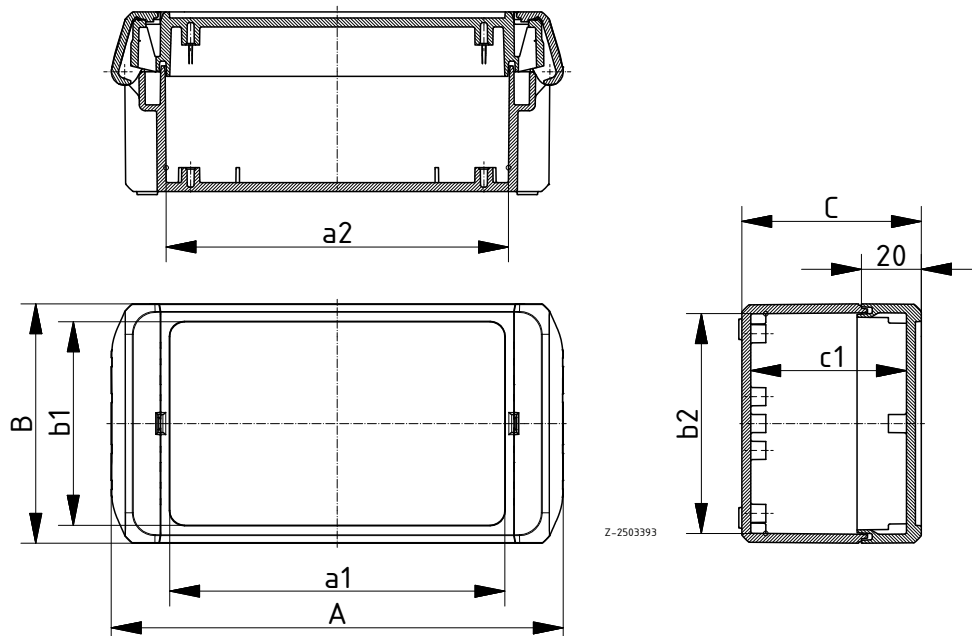

Scope of delivery: Lid and base, hinged quick-release catches

Note: Material shrinkage may result in ABS enclosures being approx. 0.1 – 0.25 % larger.

For accessories, see following pages.