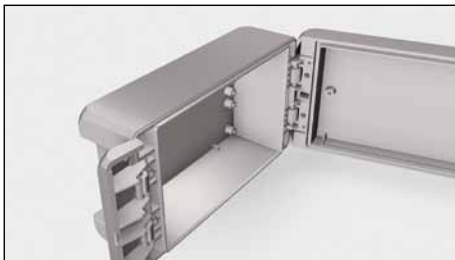

**Welcome to BOPLA City!**

In the lid the enclosures have an area recessed by 2 mm for the mounting of membrane keypads (exception: B 080805, 0.5 mm).

By using the hinged quick-release catch, the enclosures can easily be closed by hand – use a standard screwdriver to open (size 3).

Instead of the hinged quick-release catch, the enclosures can be screwed – suitable screws are available as accessories and are concealed by the hinged catch.

The hinged quick-release catch ensures that the lid cannot be lost.

With the hinged quick-release catch, the lid can be opened to the left or right, as required. This simplifies mounting, and allows access to the electronics even during later use.

The blanking plugs allow the hinged side to be selected as required.

The Bocube with a PC UL 94 V0 crystal-clear lid is ideal for use as a display enclosure because it provides a permanent view of the front panel.

Rectangular front panels can be mounted in the base by using distance bolts.