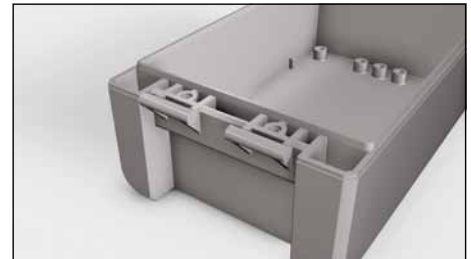

Instead of the hinged quick-release catch, the enclosures can be screwed – suitable screws are available as accessories and are concealed by the hinged catch.

The hinged quick-release catch ensures that the lid cannot be lost.

With the hinged quick-release catch, the lid can be opened to the left or right, as required. This simplifies mounting, and allows access to the electronics even during later use.

The blanking plugs allow the hinged side to be selected as required.

The Bocube with a PC UL 94 V0 crystal-clear lid is ideal for use as a display enclosure because it provides a permanent view of the front panel.

Rectangular front panels can be mounted in the base by using distance bolts.