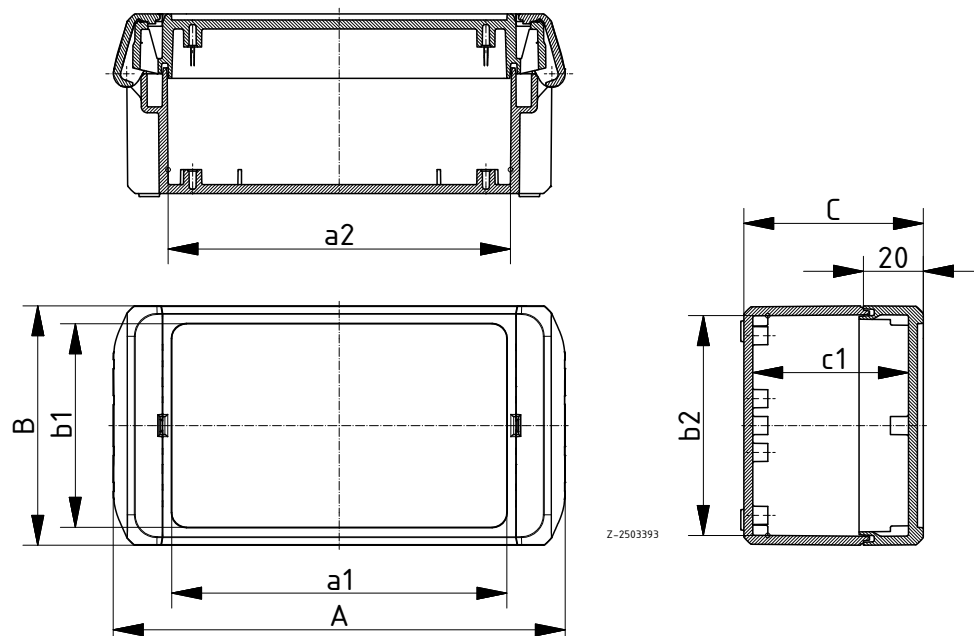

Scope of delivery: Lid and base, hinged quick-release catches

Note: Material shrinkage may result in ABS enclosures being approx. 0.1 – 0.25 % larger.

For accessories, see following pages.