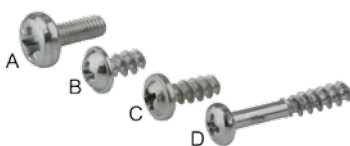

Sets of screws

Model	Order no.	Note
B FP-SHR	96700000	A (for fixing front panels)
B M-SHR 0808	96600000	B (for fixing mounting panels B M 0808)
B M-SHR	96600010	C (for fixing mounting panels B M 1008-2617)
B SHR	96300000	D (for optional screwing of enclosures)

Scope of delivery: PU = 4 pcs. (exception: B M-SHR 0808, PU = 2 pcs)

Distance bolts

Model	Order no.	Note
DIBLZ AK 30x5/IM3/28	96728000	ND = 2.4-2.6, for B 6
DIBLZ AK 30x7/IM3/26	96726000	ND = 2.4-2.6, for B .....6 if a mounting plate is used
DIBLZ AK 30x5/IM3/58	96758000	ND = 2.4-2.6, for B 9
DIBLZ AK 30x7/IM3/56	96756000	ND = 2.4-2.6, for B .....9 if a mounting plate is used

Scope of delivery: PU = 4 pieces

Note: ND = boss internal diameter