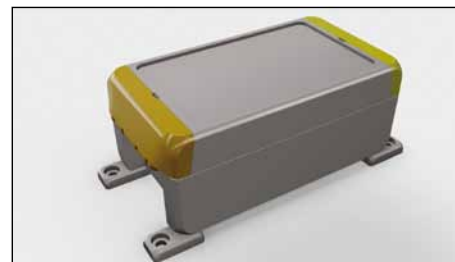

The Bocube with a PC UL 94 V0 crystal-clear lid is ideal for use as a display enclosure because it provides a permanent view of the front panel.

Rectangular front panels can be mounted in the base by using distance bolts.

Bocube is a mono-material plastic enclosure, so it is especially suitable for recycling.

There are very few parts, so this series of enclosures is very easy to assemble.

Bocube has a rectangular mounting space for grooved PCBs and rectangular mounting panels. These can be mounted in the lid and the base.

The wall brackets can be used for all Bocube sizes. They are screwed to the drill holes in the base of enclosure and are available in both enclosure colors.

Application example of our comprehensive range of services for Bocube.