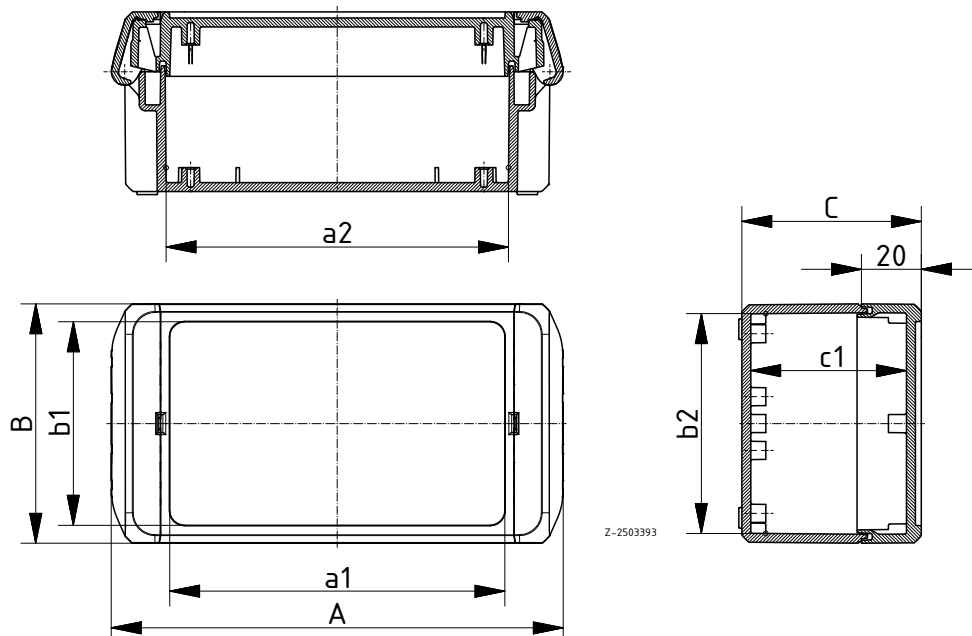

Scope of delivery: Lid and base, hinged quick-release catches

Note: Material shrinkage may result in ABS enclosures being approx. 0.1 – 0.25 % larger.

For accessories, see following pages.

Bocube accessories