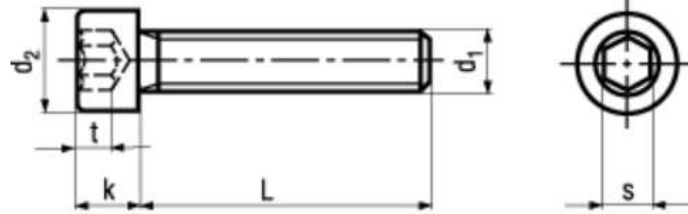

DIN 912

ISO 4762

8.8

Standard withdrawn

BN 272

Hex socket head cap screws

fully threaded

Steel 8.8

black

- ~UNI 5931
- ~CSN 021143

Article-No. - 1000446

d1	M5
L	25
d2	8,5
k	5
s	4
t min.	2,5

X-ON Electronics

Largest Supplier of Electrical and Electronic Components

Click to view similar products for [Screws & Fasteners](#) category: