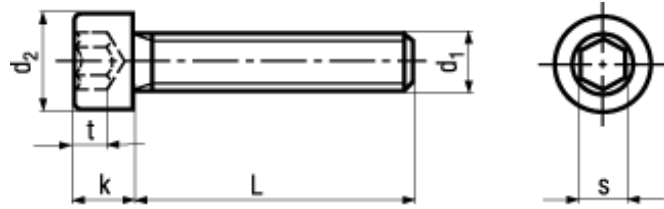

| | | |
|---------|----------|-----|
| DIN 912 | ISO 4762 | 8.8 |
|---------|----------|-----|

Standard withdrawn

| | |
|--|--|
| BN 272 | |
| Hex socket head cap screws | |
| fully threaded | |
| Steel 8.8 | |
| black | |
| <ul style="list-style-type: none"> • ~UNI 5931 • ~CSN 021143 | |

M18; M22; M27: not included in ISO 4762

| Article# | d ₁ | d ₂ | k | s | t min. | L |
|----------|----------------|----------------|---|-----|--------|------|
| 1000004 | M3 | 5,5 | 3 | 2,5 | 1,3 | 4 |
| 1000012 | | | | | | 5 |
| 1000020 | | | | | | 6 |
| 1000039 | | | | | | 8 |
| 1000047 | | | | | | 10 |
| 1000055 | | | | | | 12 |
| 1000063 | | | | | | (14) |
| 1000071 | | | | | | 16 |
| 1301780 | | | | | | (18) |
| 1301799 | | | | | | 20 |
| 2108178 | | | | | | (22) |
| 3054493 | | | | | | 25 |
| 1000152 | M4 | 7 | 4 | 3 | 2 | 5 |
| 1000160 | | | | | | 6 |
| 1000179 | | | | | | 8 |
| 1000187 | | | | | | 10 |
| 1000195 | | | | | | 12 |
| 1000209 | | | | | | (14) |
| 1000217 | | | | | | 16 |
| 1000225 | | | | | | (18) |
| 1000233 | | | | | | 20 |
| 1301802 | | | | | | (22) |