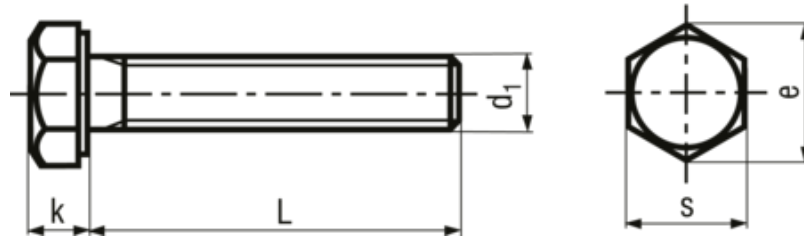

# Hex head screws fully threaded

BN 56

Headform	Hexagon
Drive	Hexagon
Thread	fully threaded
Material	Steel
Strength class	8.8
Surface	zinc plated blue
Standard	DIN 933 (Standard withdrawn), ISO 4017, ~UNI 5739, ~ČSN 021103

M10; M12; M14; M22: wrench size according to ISO on request

Article no	d1	L	e	k	s
3059303	M3	5	6.01	2	5.5
1048856	M3	6	6.01	2	5.5
1048864	M3	8	6.01	2	5.5
1048872	M3	10	6.01	2	5.5
1048880	M3	12	6.01	2	5.5
1048899	M3	(14)	6.01	2	5.5
1048902	M3	16	6.01	2	5.5
1048910	M3	20	6.01	2	5.5
1048929	M3	25	6.01	2	5.5
1048937	M3	30	6.01	2	5.5
1048945	M4	6	7.66	2.8	7
1048953	M4	8	7.66	2.8	7
1048961	M4	10	7.66	2.8	7
1048988	M4	12	7.66	2.8	7