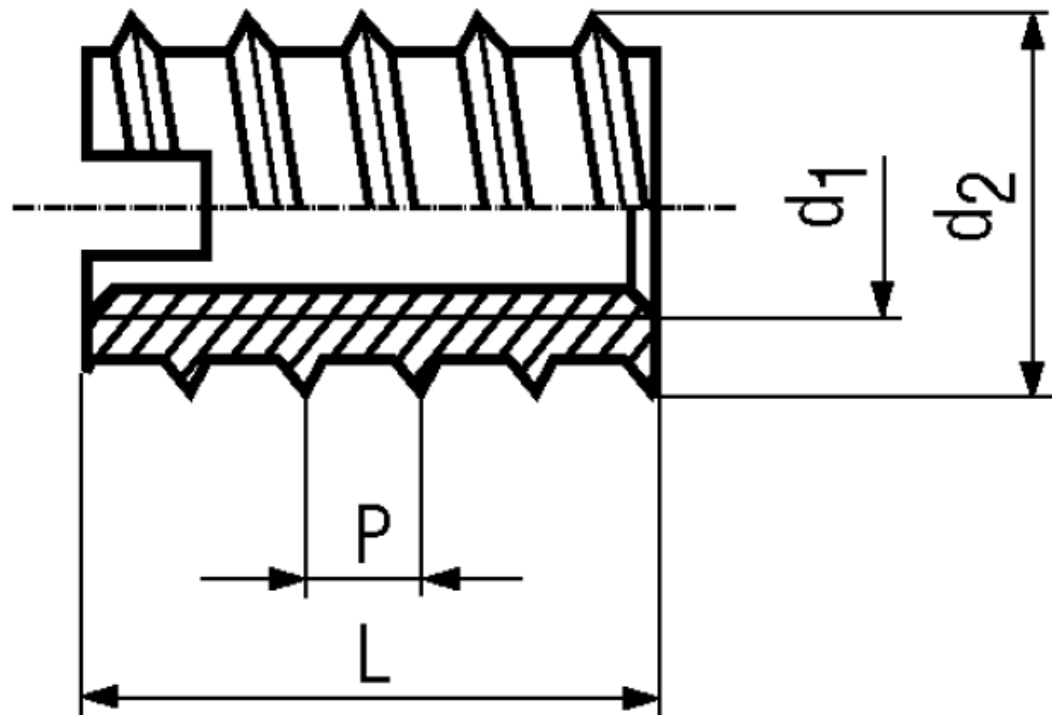

BN 242

Self cutting threaded inserts
for wood and soft plastics

Trade mark	Ensats®	Material	Brass
Type	309	Surface	plain

Article No. - 1101900

d_1	M6
P	4
d_2	10
L	14

Insertion tools Ensats® see BN 1181, BN 1182.