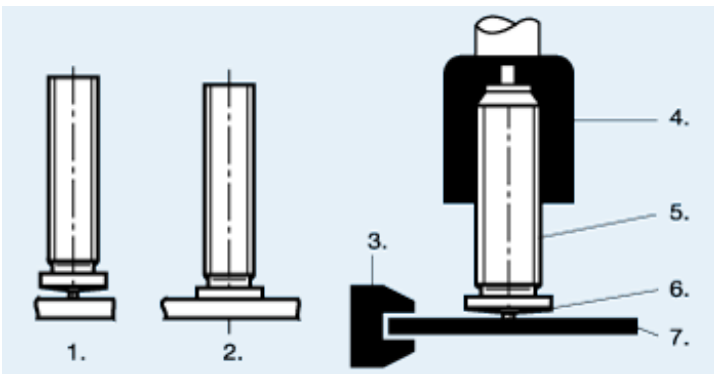

| |
|------------------------------------|
| BN 1456 |
| Weld studs |
| tip ignition, with external thread |
| Steel 37-3 |
| copper plated |

| |
|--|
|  3D Cadenas |
|  |

-  1. Before welding
- 2. After welding
- 3. Ground
- 4. Welding tong
- 5. Weld stud
- 6. Ignition head
- 7. Workpiece

| Article# | Customer Article# | d ₁ | d ₂ | h | L |
|----------|-------------------|----------------|----------------|---------|------|
| 1107763 | | M3 | 4,5 | 0,7-1,4 | 6 |
| 1107771 | | | | | 8 |
| 1107798 | | | | | 10 |
| 1107801 | | | | | 12 |
| 1107828 | | | | | (15) |
| 1674412 | | | | | 16 |
| 1107836 | | | | | 20 |
| 1107844 | | | | | 25 |
| 1107852 | | M4 | 5,5 | 0,7-1,4 | 8 |
| 1107860 | | | | | 10 |
| 1107879 | | | | | 12 |
| 1107887 | | | | | (15) |