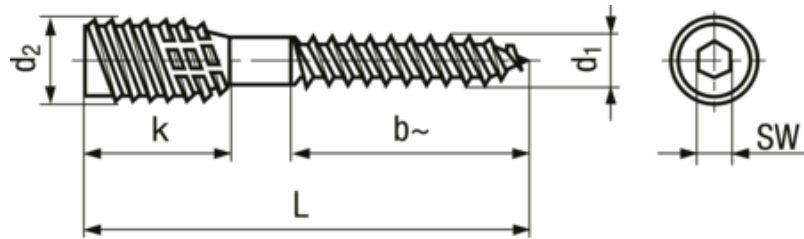

Toproc®

BN 948 - Spacer screws with hex socket

Manufacturer

Toproc®

Drive

Hexagon socket

Brand

Toproc®

Material

Steel

Surface

zinc plated blue, added lubricant

Assembly notice

Screw length = distance L1 + 60 to 70 mm

Illustration assembly

Article no	d1	L	d2	SW	k	b~
1038109	6	60	10	4	22	36
1038176	6	100	10	4	22	42
1143190	6	600	10	4	22	42
1038133	6	80	10	4	22	36
1311034	6	120	10	4	22	42
1344919	6	150	10	4	22	42
1475096	6	180	10	4	22	42
1107488	6	200	10	4	22	42
2025809	6	230	10	4	22	42