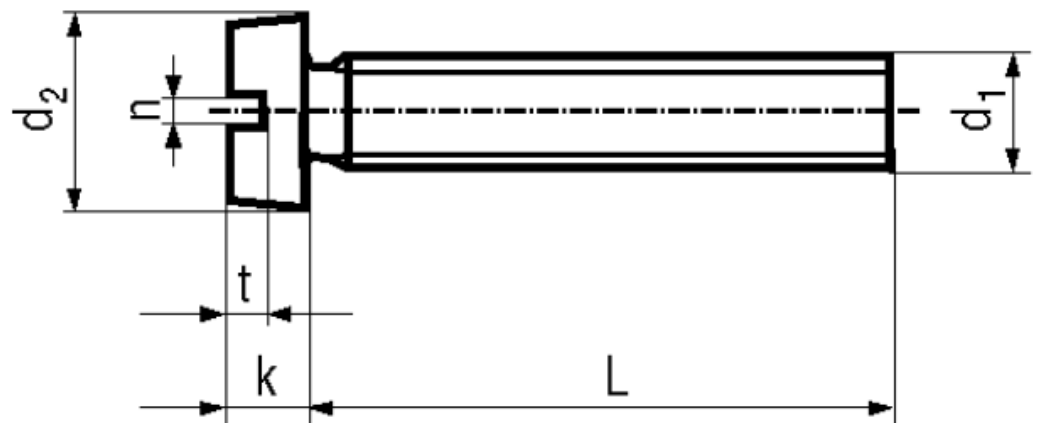

BN 533

Slotted cheese head screws

DIN 84 A
 ~ISO 1207
 ~UNI 6107

Material	Brass	Surface	nickel plated
----------	-------	---------	---------------

Article No. - 1201050	
d ₁	(M3,5)
L	(14)
d ₂	6
k	2,4
n	1
t min.	1

DIN 84: Standard withdrawn
 All lengths fully threaded.

X-ON Electronics

Largest Supplier of Electrical and Electronic Components

Click to view similar products for [Screws & Fasteners](#) category:

Click to view products by [Bossard](#) manufacturer: