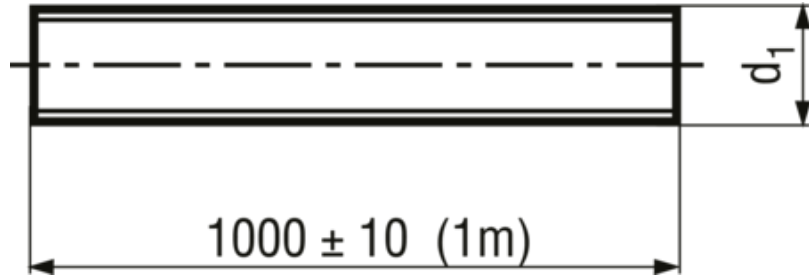

# Threaded rod metric thread

## BN 552 - 1 meter

**Product description**

- Length: 1 meter

**Additional information**

Corresponding to DIN 976-1, type A

**Material**

Brass

**Surface**