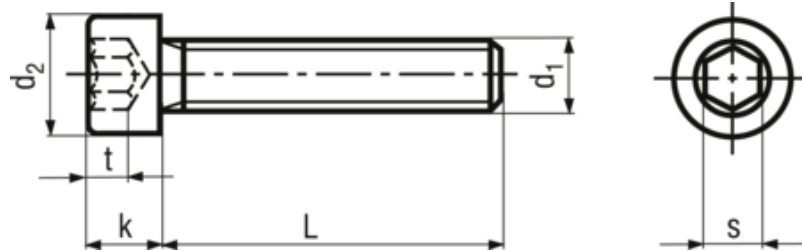

# Hex socket head cap screws fully threaded

BN 610

Additional information	The commercial quality of steel grades A2 and A4 is property class 70 (tensile strength 700 N/mm <sup>2</sup> ). Strength of the screw is indicated by the head marking and defined by the applicable product standard.
Headform	Cylindrical
Drive	Hexagon socket
Thread	fully threaded
Material	Stainless steel
Material type	A2
Standard	DIN 912 (Standard withdrawn), ISO 4762, ~UNI 5931, ~ČSN 021143

Article no	d1	L	d2	k max	s	t min
1420526	M2	3	3.8	2	1.5	1
1420550	M2	4	3.8	2	1.5	1
1420569	M2	5	3.8	2	1.5	1
1420577	M2	6	3.8	2	1.5	1
1420585	M2	8	3.8	2	1.5	1
1420593	M2	10	3.8	2	1.5	1
1420607	M2	12	3.8	2	1.5	1
1420682	M2	16	3.8	2	1.5	1
1420712	M2,5	4	4.5	2.5	2	1.1
1421506	M2,5	5	4.5	2.5	2	1.1
1422103	M2,5	6	4.5	2.5	2	1.1
1422111	M2,5	8	4.5	2.5	2	1.1
1422537	M2,5	10	4.5	2.5	2	1.1
1422693	M2,5	12	4.5	2.5	2	1.1
1422871	M2,5	16	4.5	2.5	2	1.1
1422898	M2,5	20	4.5	2.5	2	1.1