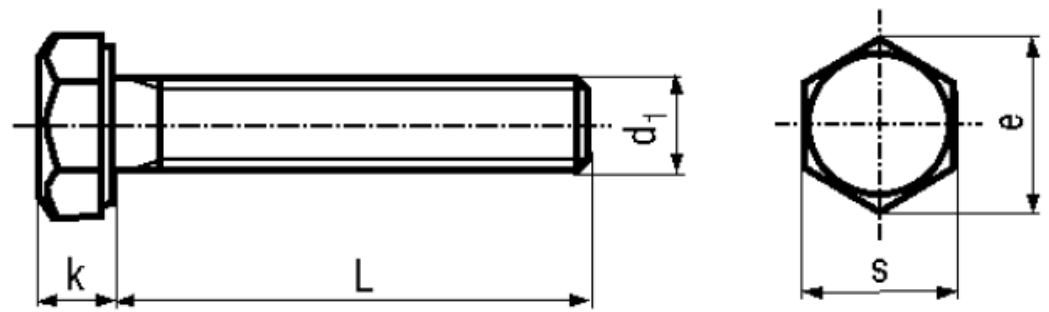

## BN 622

Hexagon head screws  
fully threaded

DIN 933  
ISO 4017  
~UNI 5739

Material **Stainless steel** Quality **A2**

### Article No. - 1237977

d <sub>1</sub>	M6
L	(14)
e	11,05
k	4
s	10

DIN 933: Standard withdrawn

Hex cap locking screws eco-fix®: BN 5951

WAF's according to ISO on request.

The current property class on the market is class 70 in A2-70 / A4-70 (tensile strenght 700 N/mm<sup>2</sup>).