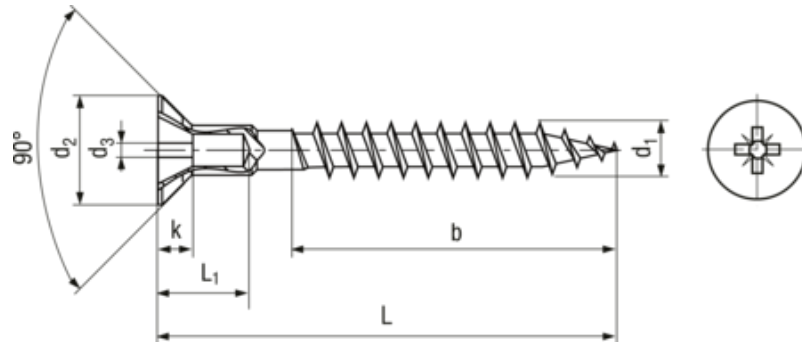

SPAX®

BN 1455 - Pozi flat countersunk head chipboard screws form Z, fully threaded with center hole

Manufacturer

Product description

Other documentation: www.spax.com

Additional information

The WIROX® coating is an alternative chromium free (VI) surface coating with considerably higher corrosion protection compared to yellow electrogalvanizing.

Headform

Countersunk

Drive

Cross recess Z (Pozidriv)

Thread

fully threaded

Brand

SPAX®