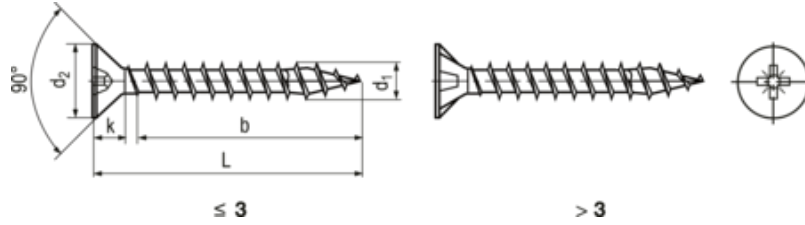

SPAX®

BN 5209 - Pozi flat countersunk head chipboard screws form Z, fully threaded with 4CUT point

Manufacturer

Product description

- Waxed

Other documentation: www.spax.com

Headform

Countersunk

Drive

Cross recess Z (Pozidriv)

Thread

fully threaded

Brand

SPAX®

Material

Stainless steel