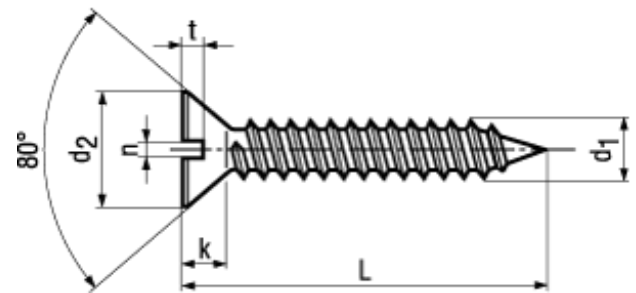

	<b>DIN 7972 C</b>	<b>~ISO 1482</b>		<b>450 HV</b>
---	-------------------	------------------	--	---------------

Standard withdrawn

#### Slotted flat countersunk head tapping screws

with cone end type C

Steel case-hardened 450 HV

zinc plated blue

- ~UNI 6952 AB
- ~ČSN 021236