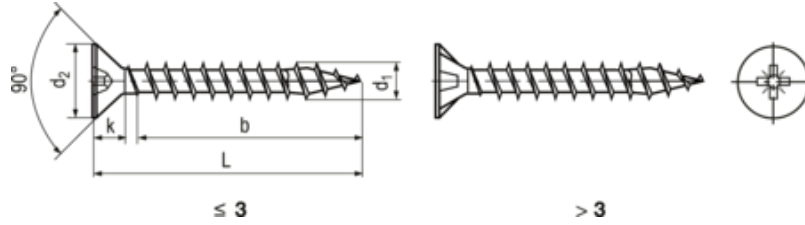

**SPAX®**

BN 5209 - Pozi flat countersunk head chipboard screws form Z, fully threaded with 4CUT point

Manufacturer

Product description

- Waxed

Other documentation: [www.spax.com](http://www.spax.com)

Headform

Countersunk

Drive

Cross recess Z (Pozidriv)

Thread

fully threaded

Brand

SPAX®

Material

Stainless steel

Material type

A2

Version

with 4CUT point

Certificates

Article no	d1	L	d2	k max	Pozidriv	b~
1023586	3	12	6	1.8	1	10
1370634	3	16	6	1.8	1	14
1370642	3	20	6	1.8	1	17
1370650	3	25	6	1.8	1	21
1370669	3	30	6	1.8	1	26
1023675	3	40	6	1.8	1	36
1370677	3.5	16	7	2.1	2	13
1370685	3.5	20	7	2.1	2	16
1370693	3.5	25	7	2.1	2	21