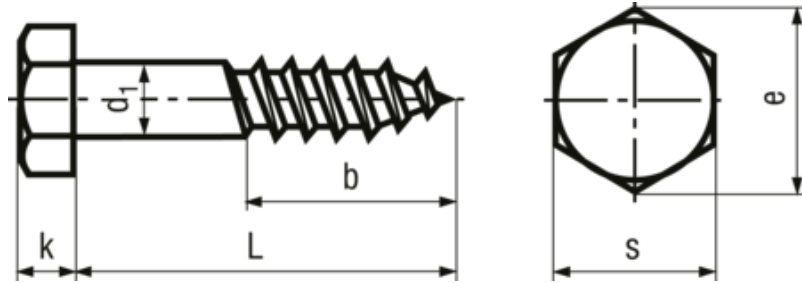

Hex head wood screws

BN 968

| | |
|------------------------|---|
| Additional information | Thread end at manufacturer's option, machined or rolled |
| Headform | Hexagon |
| Drive | Hexagon |
| Thread | partially threaded |
| Material | Steel |
| Surface | zinc plated blue |
| Standard | DIN 571, ~UNI 704, ~ČSN 021810 |

| Article no | d1 | L | e min | k | s | b |
|------------|-----|-----|-------|-----|----|---|
| 1395106 | 5 | 35 | 8.63 | 3.5 | 8 | |
| 5503227 | 6 | 55 | 10.89 | 4 | 10 | |
| 5503228 | 6 | 110 | 10.89 | 4 | 10 | |
| 1439235 | (7) | 45 | 13.07 | 5 | 12 | |
| 1322958 | (7) | 90 | 13.07 | 5 | 12 | |
| 1322974 | (7) | 100 | 13.07 | 5 | 12 | |
| 5509212 | 8 | 65 | 14.2 | 5.5 | 13 | |
| 5503230 | 8 | 130 | 14.2 | 5.5 | 13 | |
| 5503232 | 10 | 45 | 18.72 | 7 | 17 | |
| 5503234 | 12 | 40 | 20.88 | 8 | 19 | |
| 5503238 | 16 | 90 | 26.17 | 10 | 24 | |
| 1395076 | 5 | 20 | 8.63 | 3.5 | 8 | |
| 1395084 | 5 | 25 | 8.63 | 3.5 | 8 | |
| 1395092 | 5 | 30 | 8.63 | 3.5 | 8 | |
| 1395114 | 5 | 40 | 8.63 | 3.5 | 8 | |
| 1395122 | 5 | 45 | 8.63 | 3.5 | 8 | |