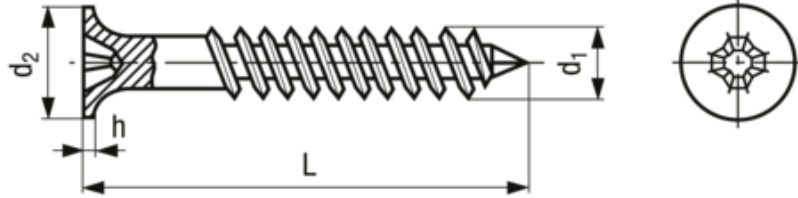

# Phillips flat countersunk head drywall screws double-fine thread

BN 976

**Product description**

- For plasterboard on metal up to 0.75 mm

**Headform**

Countersunk

**Drive**

Cross recess H (Phillips)

**Thread**

partially threaded

**Material**

Steel

**Material execution**

case-hardened

**Surface**

phosphated

Article no	d1	L	d2 max	h max	Phillips
5505118	4.8	90	9	0.8	2
5524492	3.5	25	8.4	0.8	2
5524491	3.5	35	8.4	0.8	2
3588735	3.5	45	8.4	0.8	2
1396730	3.9	19	8.4	0.8	2
1396749	3.9	25	8.4	0.8	2
3588736	3.9	30	8.4	0.8	2
1396757	3.9	35	8.4	0.8	2
1396765	3.9	45	8.4	0.8	2
1396773	3.9	55	8.4	0.8	2
3588737	4.2	55	8.4	0.8	2
3588738	4.2	65	8.4	0.8	2
5505115	4.2	75	8.4	0.8	2