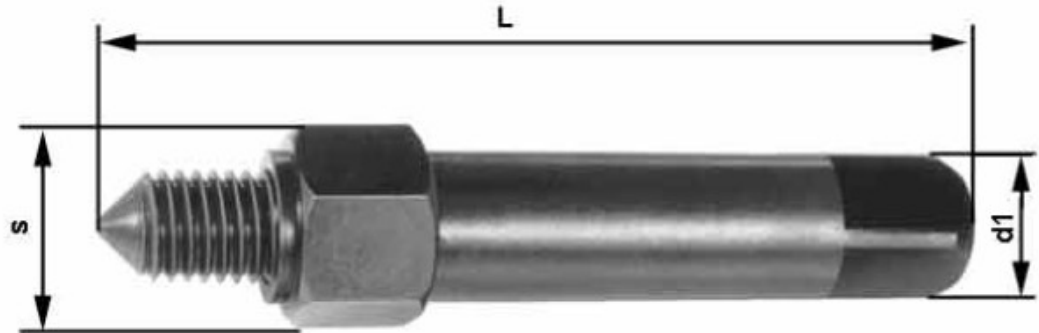

BN 1181

Insertion tool
for manual application

Trade mark	Ensats®	Material	Steel
Type	610	Surface	black

Article No. - 1412574

Code	1412574
fit for	M3
L	55
d ₁	6
Square WAF	5
s	7

X-ON Electronics

Largest Supplier of Electrical and Electronic Components