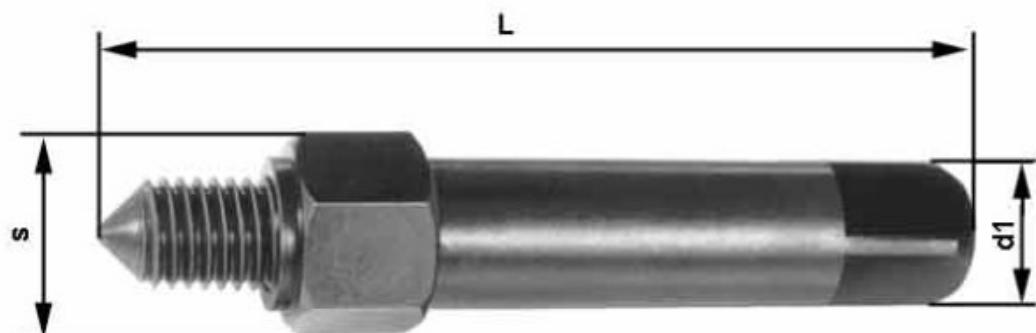

BN 1181

Insertion tool
for manual application

Trade mark	Ensate®	Material	Steel
Type	610	Surface	black

Article No. - 1412604

Code	1412604
fit for	M5
L	75
d ₁	12
Square WAF	8
s	13

X-ON Electronics

Largest Supplier of Electrical and Electronic Components