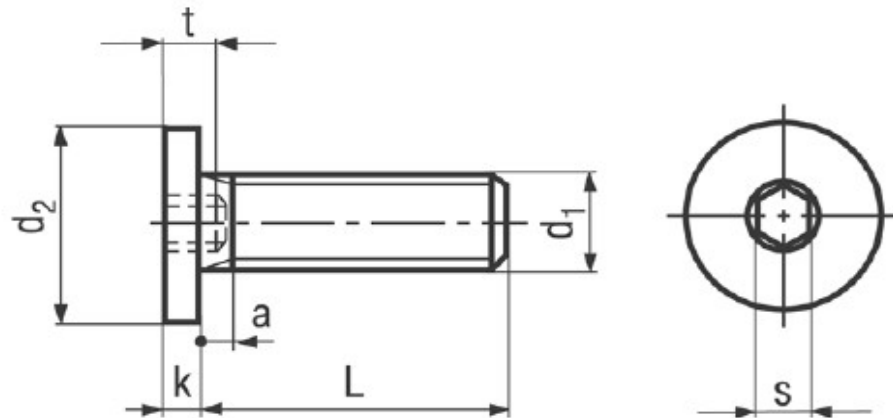

BN 1206

Hexagon socket head cap screws
with special low head

Material	Steel	Quality	~010.9
Surface	black		

Article No. - 1415751

d ₁	M8
L	25
d ₂	13
k	1,5
s	4
t max.	5
a min.	2
a max.	3,2

X-ON Electronics

Largest Supplier of Electrical and Electronic Components