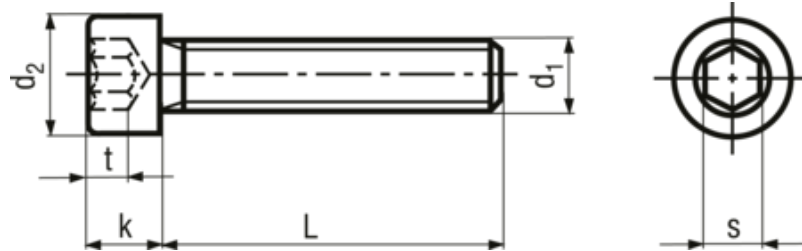

Hex socket head cap screws fully threaded

BN 610

Additional information	The commercial quality of steel grades A2 and A4 is property class 70 (tensile strength 700 N/mm ²). Strength of the screw is indicated by the head marking and defined by the applicable product standard.
Headform	Cylindrical
Drive	Hexagon socket
Thread	fully threaded
Material	Stainless steel
Material type	A2
Standard	DIN 912 (Standard withdrawn), ISO 4762, ~UNI 5931, ~ČSN 021143

Article no	d1	L	d2	k max	s	t min
1420526	M2	3	3.8	2	1.5	1
1420550	M2	4	3.8	2	1.5	1
1420569	M2	5	3.8	2	1.5	1
1420577	M2	6	3.8	2	1.5	1
1420585	M2	8	3.8	2	1.5	1
1420593	M2	10	3.8	2	1.5	1
1420607	M2	12	3.8	2	1.5	1
1420682	M2	16	3.8	2	1.5	1
1420712	M2,5	4	4.5	2.5	2	1.1
1421506	M2,5	5	4.5	2.5	2	1.1
1422103	M2,5	6	4.5	2.5	2	1.1
1422111	M2,5	8	4.5	2.5	2	1.1
1422537	M2,5	10	4.5	2.5	2	1.1
1422693	M2,5	12	4.5	2.5	2	1.1
1422871	M2,5	16	4.5	2.5	2	1.1
1422898	M2,5	20	4.5	2.5	2	1.1