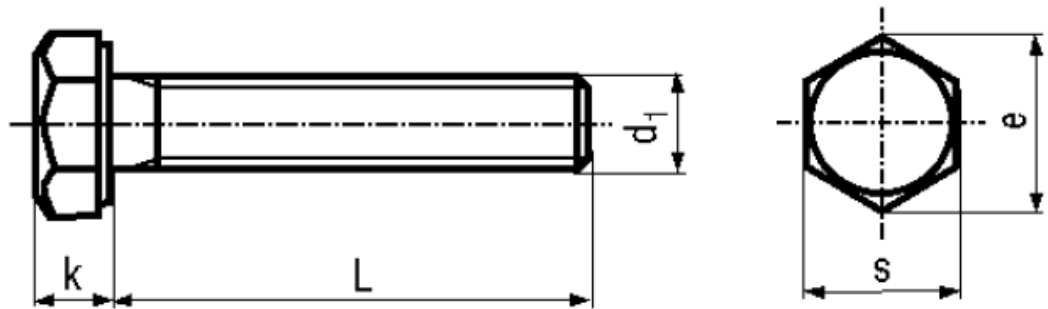

## BN 622

Hexagon head screws  
fully threaded

DIN 933  
ISO 4017  
~UNI 5739

Material	<b>Stainless steel</b>	Quality	<b>A2</b>
----------	------------------------	---------	-----------

### Article No. - 1426060

d <sub>1</sub>	M4
L	(14)
e	7,66
k	2,8
s	7

DIN 933: Standard withdrawn

Hex cap locking screws eco-fix®: BN 5951

WAF's according to ISO on request.

The current property class on the market is class 70 in A2-70 / A4-70 (tensile strenght 700 N/mm2).