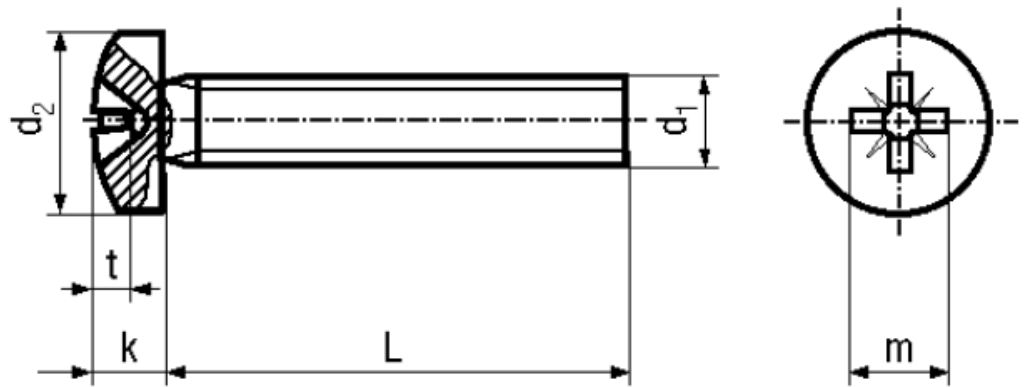

BN 3311

Pozidriv type Z cross recessed pan head screws

DIN 7985 A
~ISO 7045
~UNI 7687

Material	Stainless steel	Quality	A4
----------	------------------------	---------	-----------

Article No. - 1542087

d ₁	M5
L	10
d ₂ max.	10
k max.	3,95
Pozidriv	2
m~	5
t max.	3,1
t min.	2,64

DIN 7985: Standard withdrawn

Screw driver bits 1/4": BN 31514 and BN 31516 / CG 1.

X-ON Electronics

Largest Supplier of Electrical and Electronic Components

Click to view similar products for [Screws & Fasteners](#) category: