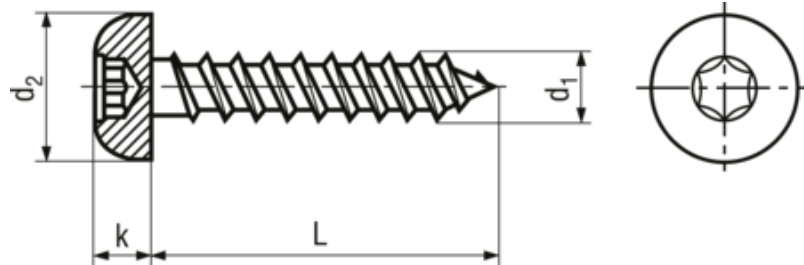

# Hexalobular (6 Lobe) socket pan head chipboard screws

BN 50046

Headform	Round
Drive	Hexalobular socket
Thread	fully threaded
Material	Steel
Material execution	case-hardened
Surface	zinc plated blue, added lubricant
Warnings	<p>ISO 4042</p> <p>Quenched and tempered fasteners <math>\geq 360</math> HV and tempered case-hardened fasteners with electroplated coatings: Susceptible to hydrogen embrittlement!</p> <p>Further notice to residual risks can be found in the introduction section.</p>

Article no	d1	L	Hexalobular socket	d2	k max
3059103	3	12	X10	6	2.65
3059104	3	16	X10	6	2.65
3059105	3	20	X10	6	2.65
3059106	3	25	X10	6	2.65
3059107	3	30	X10	6	2.65
3059110	3.5	20	X15	7	2.9
3059111	3.5	25	X15	7	2.9
3059112	3.5	30	X15	7	2.9
3059113	3.5	35	X15	7	2.9
3059114	3.5	40	X15	7	2.9
3059201	4.5	16	X25	9	3.5
3059202	4.5	20	X25	9	3.5
3059203	4.5	25	X25	9	3.5
3059204	4.5	30	X25	9	3.5

Article no	d1	L	Hexalobular socket	d2	k max
3059205	4.5	35	X25	9	3.5
3059207	4.5	40	X25	9	3.5
3059208	4.5	45	X25	9	3.5
3059209	4.5	50	X25	9	3.5
3059212	5	25	X25	10	3.8
3059216	5	45	X25	10	3.8
3059219	6	25	X30	12	4.4
3059221	6	35	X30	12	4.4
3059224	6	45	X30	12	4.4
3059108	3.5	12	X15	7	2.9
3059109	3.5	16	X15	7	2.9
3059115	4	16	X20	8	3.15
3059116	4	20	X20	8	3.15
3059195	4	25	X20	8	3.15
3059196	4	30	X20	8	3.15
3059197	4	35	X20	8	3.15
3059198	4	40	X20	8	3.15
3059199	4	45	X20	8	3.15
3059200	4	50	X20	8	3.15
3059210	5	16	X25	10	3.8
3059211	5	20	X25	10	3.8
3059213	5	30	X25	10	3.8
3059214	5	35	X25	10	3.8
3059215	5	40	X25	10	3.8
3059217	5	50	X25	10	3.8
3059218	5	60	X25	10	3.8
3059220	6	30	X30	12	4.4
3059222	6	40	X30	12	4.4
3059225	6	50	X30	12	4.4
3059226	6	60	X30	12	4.4
3270966	6	80	X30	12	4.4