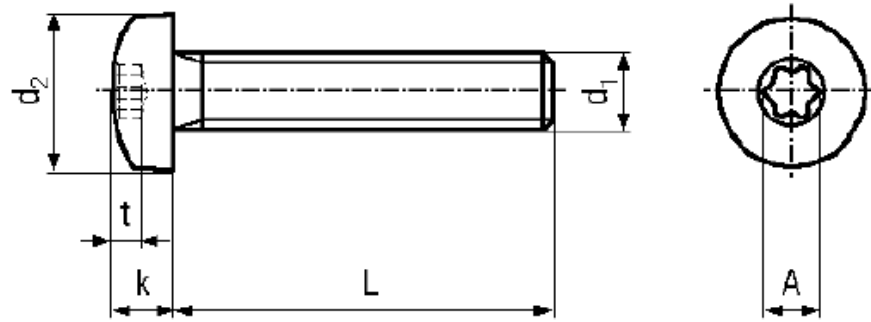

BN 20038

Hexalobular socket pan head screws

ISO 14583

Material **Stainless steel** Quality **A4**

Article No. - 3183854

d ₁	M4
L	20
d ₂ max.	8
k max.	3,1
c	X20
t max.	1,66
A~	3,95

M1,6: Not included in ISO 14583.

Screwdriver Bits 1/4" and hexagon socket keys: BN 31518, BN 20007 and BN 14056 / CG 1.

X-ON Electronics

Largest Supplier of Electrical and Electronic Components

Click to view similar products for [Screws & Fasteners](#) category: